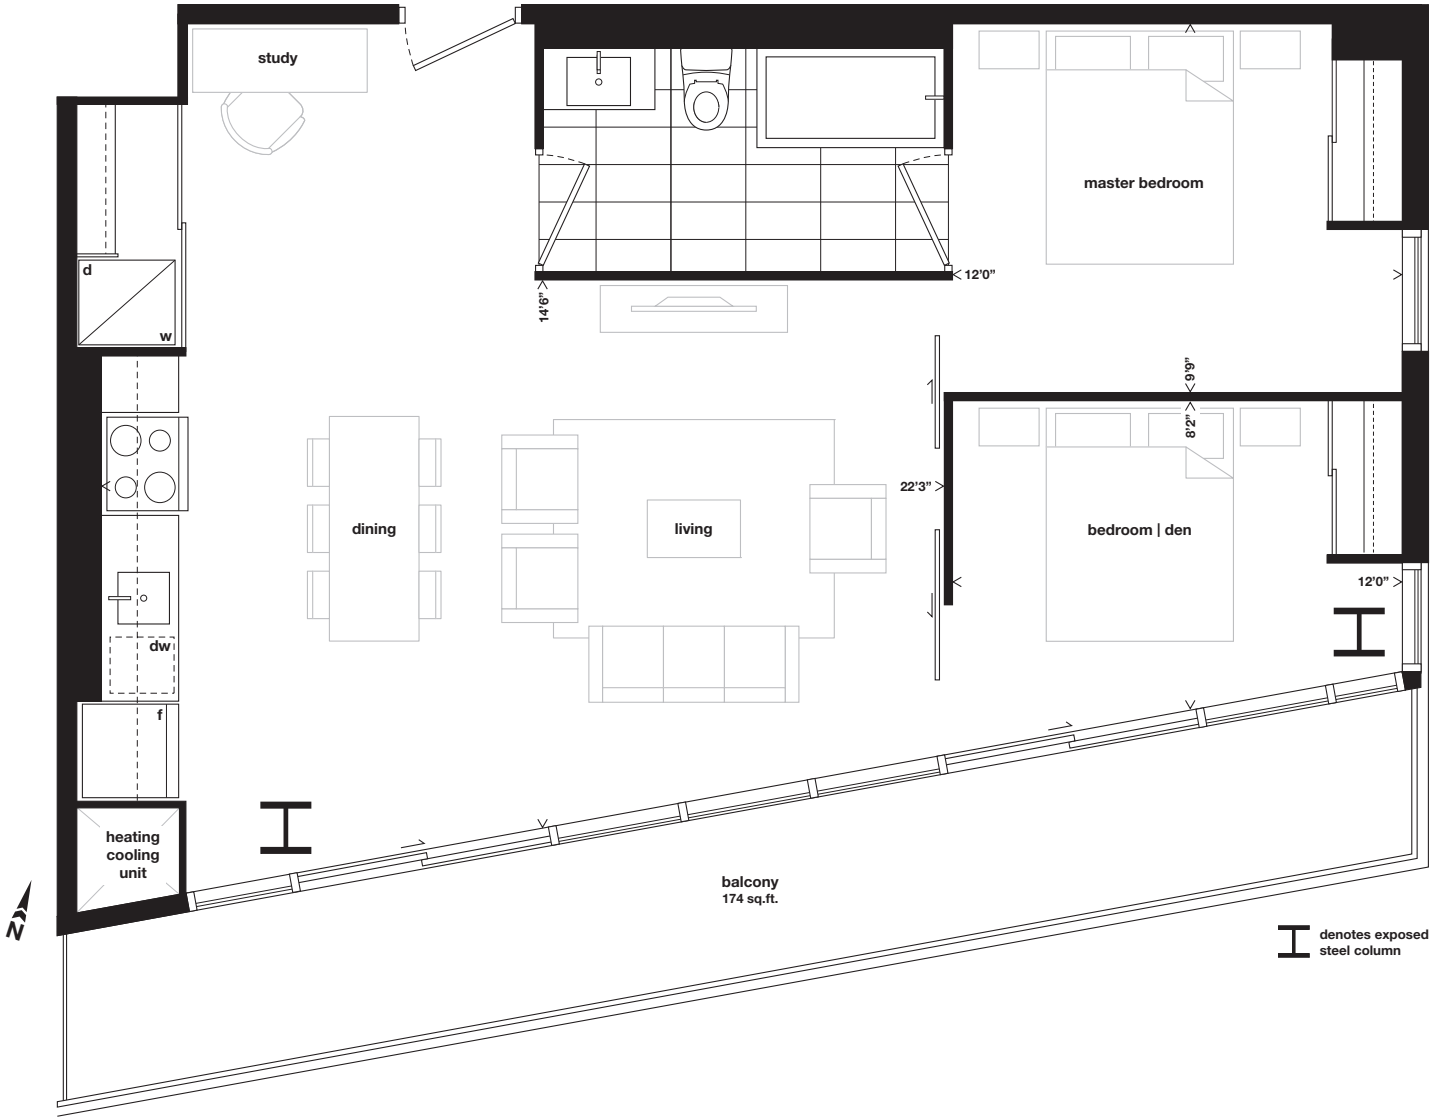

C4

two bedroom
763 sq.ft.
plus 174 sq.ft. balcony

glasshouse
skylofts in the city

All sizes and specifications are subject to change without notice. E.&O.E.