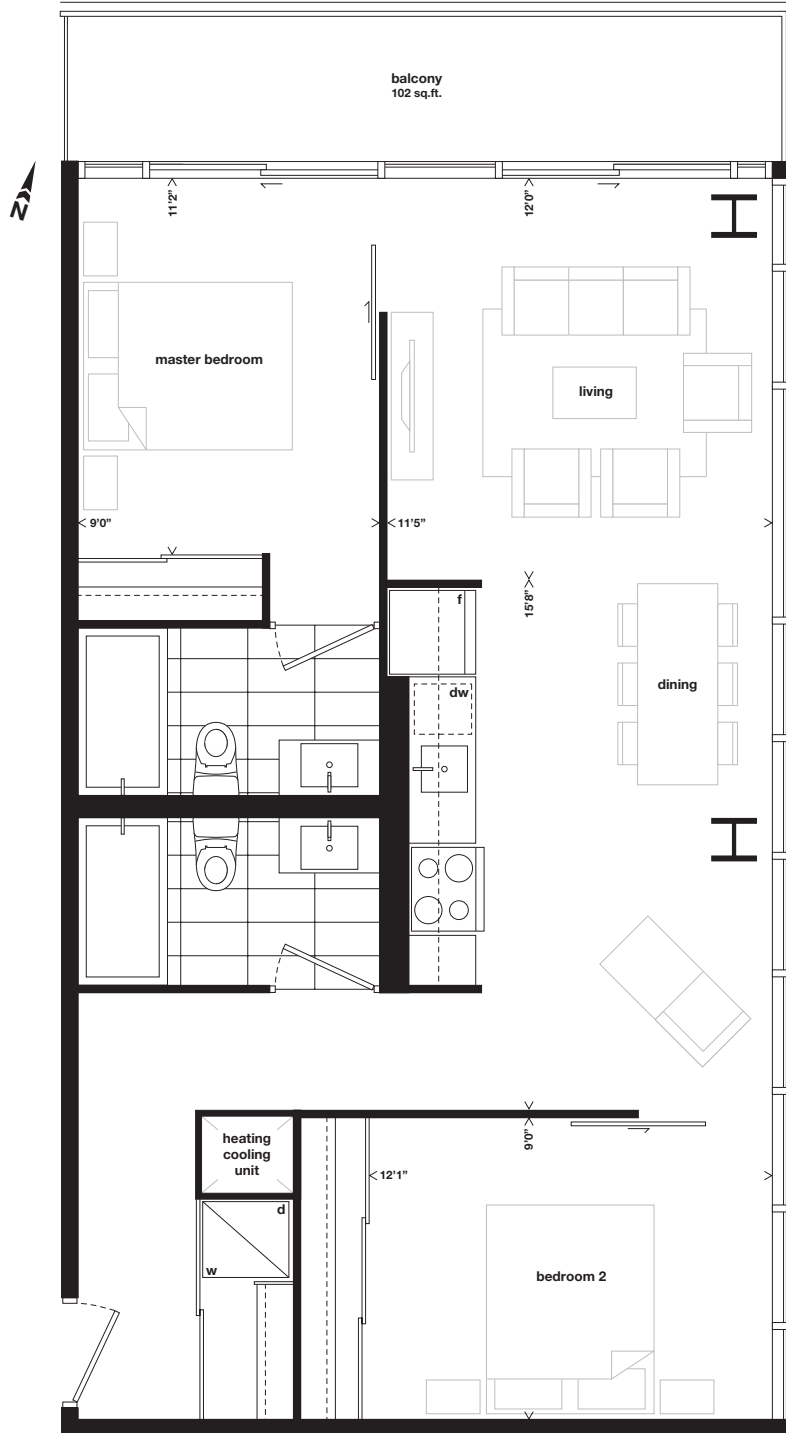

# c6

two bedroom  
**822 sq.ft.**  
plus 102 sq.ft. balcony

**I** denotes exposed steel column

**glasshouse**  
skylofts in the city

All sizes and specifications are subject to change without notice. E.&O.E.