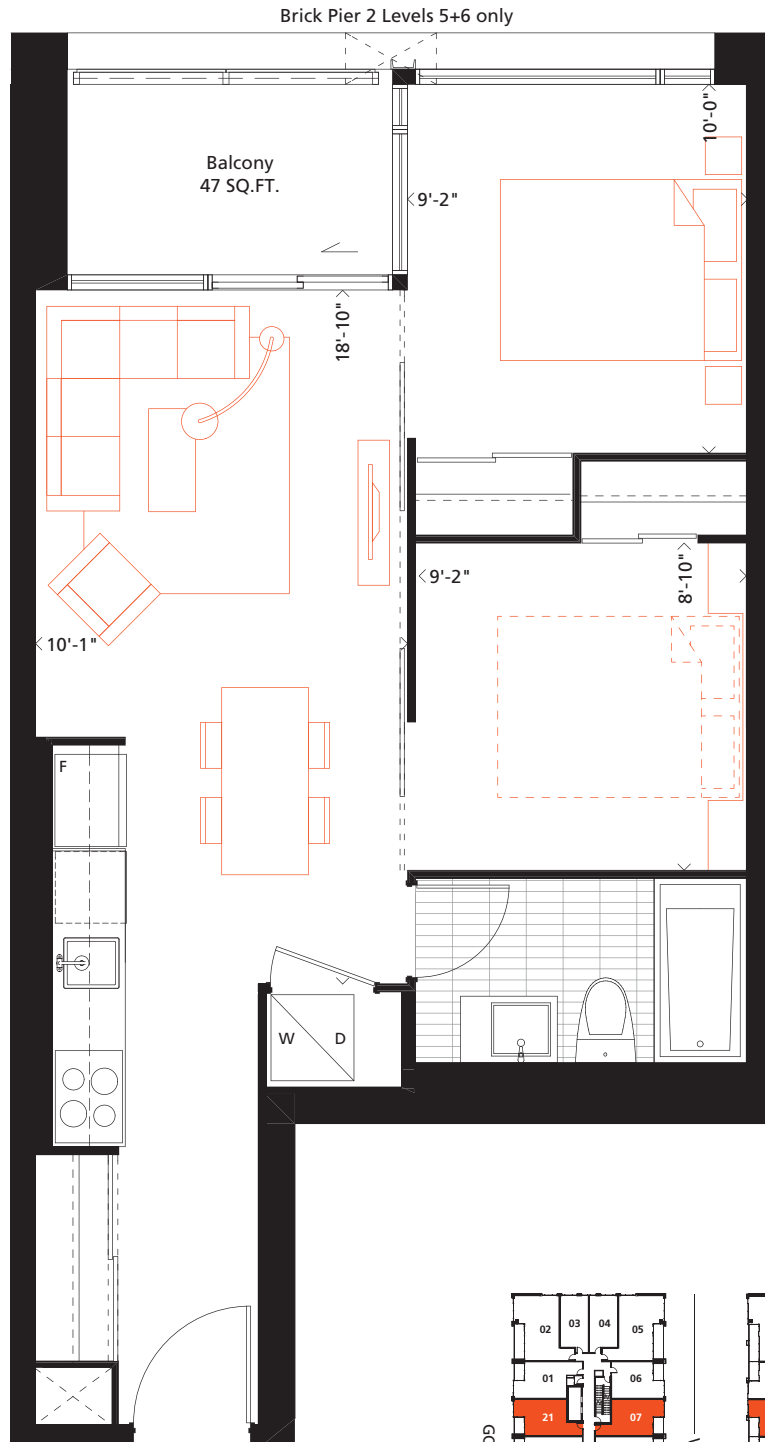

# B3

1 BEDROOM + DEN

595 SQ.FT.

47 SQ.FT. Balcony

## PHASE 1

*Gorsebrook*

Bathroom tile format for illustrative purposes only. Actual bathroom tile format as per model suite. Furniture not included. Actual floor area may differ from stated floor area; see AP5 for details. All prices, sizes and specifications are subject to change without notice. E.&O.E