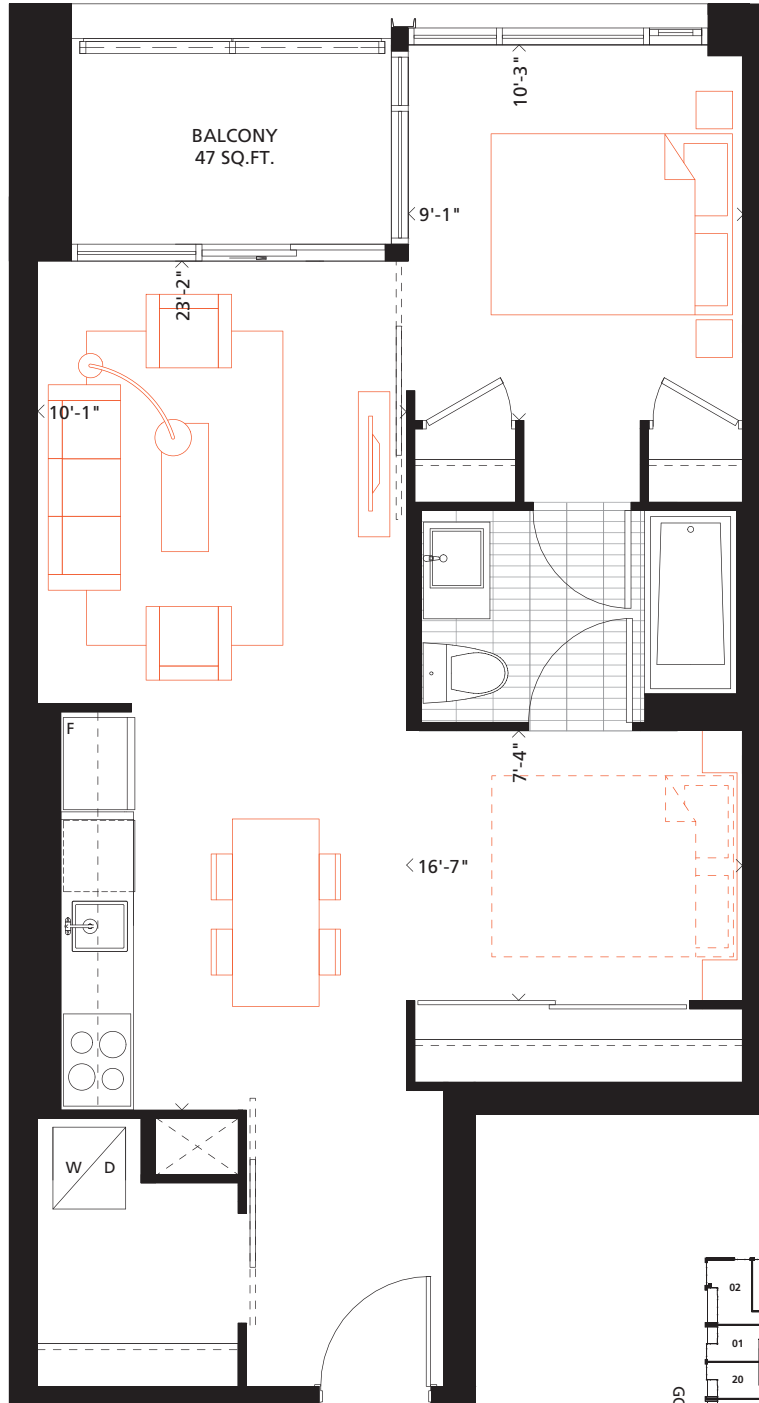

B4

1 BEDROOM + DEN

624 SQ.FT.

47 SQ.FT. Balcony

PHASE 2

Gorsebrook

Bathroom tile format for illustrative purposes only. Actual bathroom tile format as per model suite. Furniture not included. Actual floor area may differ from stated floor area; see AP5 for details. All prices, sizes and specifications are subject to change without notice. E.&O.E