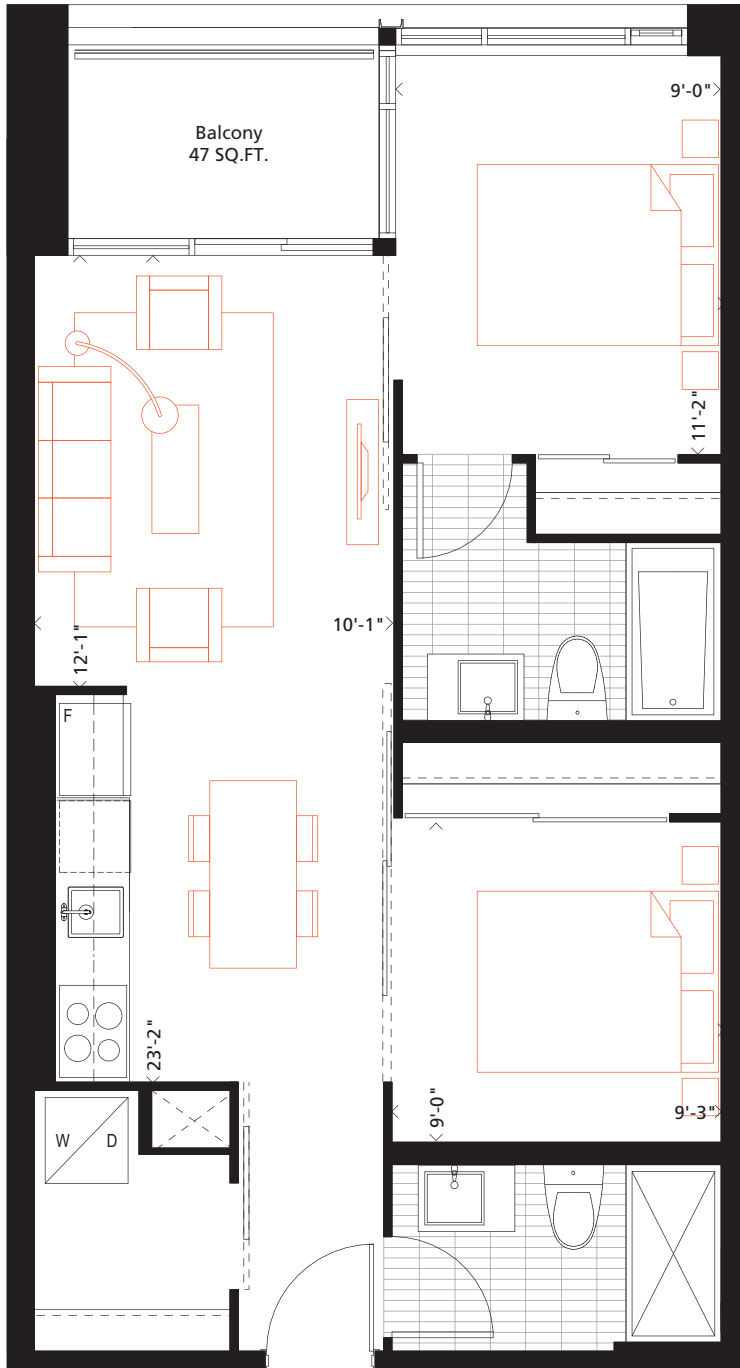

C2

2 BEDROOM
700 SQ.FT.
47 SQ.FT. Balcony

PHASE 2

FLOORS 5-7

FLOORS 3-4

Gorsebrook

Bathroom tile format for illustrative purposes only. Actual bathroom tile format as per model suite. Furniture not included. Actual floor area may differ from stated floor area; see AP5 for details. All prices, sizes and specifications are subject to change without notice. E.&O.E