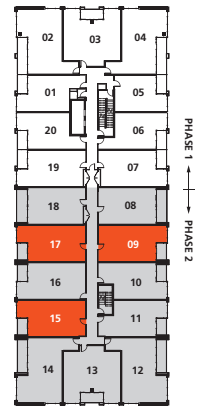

C2

2 BEDROOM
700 SQ.FT.
47 SQ.FT. Balcony

PHASE 2

FLOORS 5-7

FLOORS 3-4

Gorsebrook

Bathroom tile format for illustrative purposes only. Actual bathroom tile format as per model suite. Furniture not included. Actual floor area may differ from stated floor area; see AP5 for details. All prices, sizes and specifications are subject to change without notice. E.&O.E