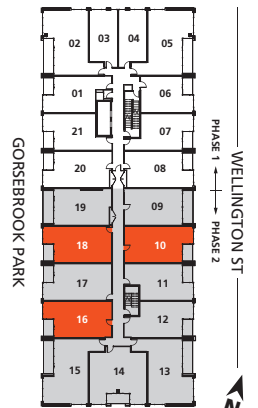

C2

2 BEDROOM
700 SQ.FT.
47 SQ.FT. Balcony

PHASE 2

FLOORS 5-7

FLOORS 3-4

Gorsebrook

Bathroom tile format for illustrative purposes only. Actual bathroom tile format as per model suite. Furniture not included. Actual floor area may differ from stated floor area; see AP5 for details. All prices, sizes and specifications are subject to change without notice. E.&O.E