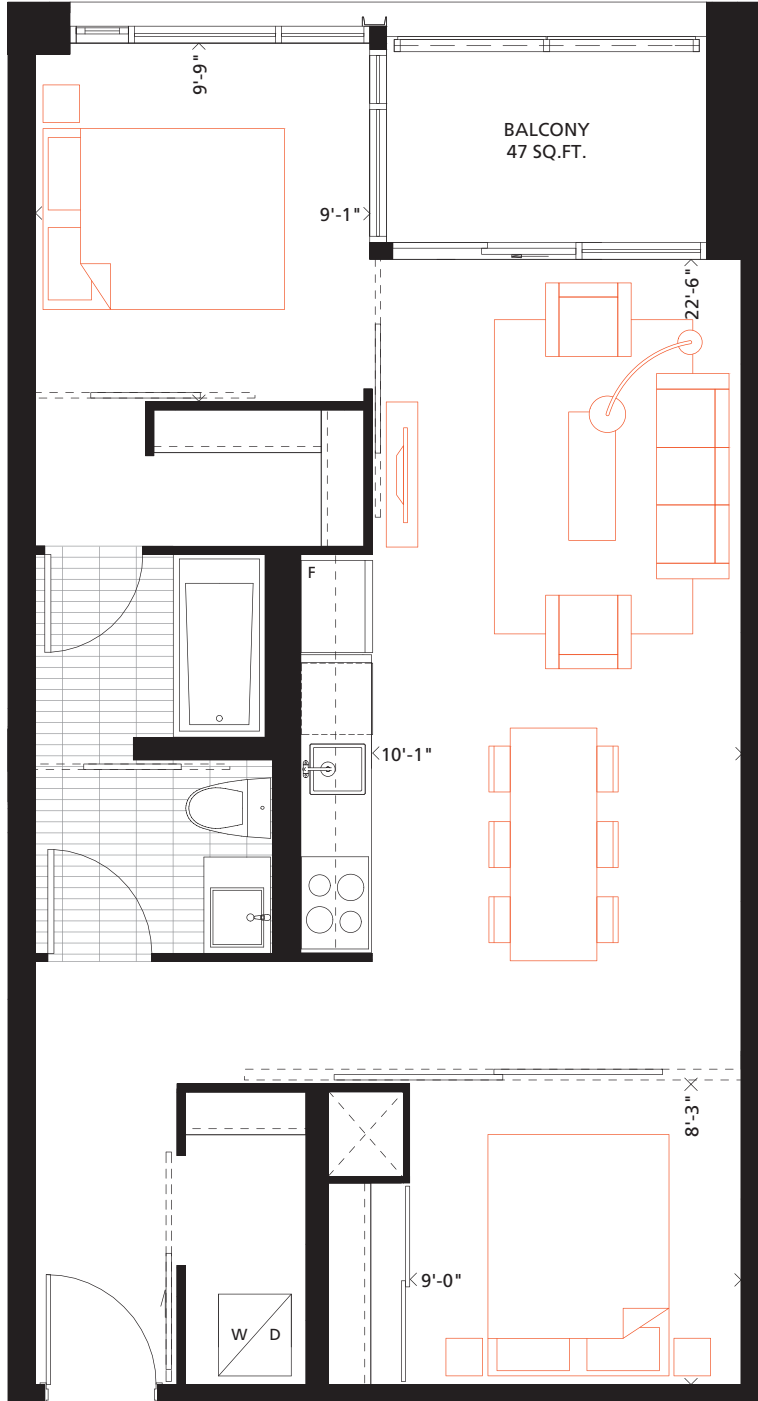

# C3

2 BEDROOM  
**690 SQ.FT.**  
47 SQ.FT. Balcony

## PHASE 2

FLOORS 5-7

FLOORS 3-4

# Gorsebrook

Bathroom tile format for illustrative purposes only. Actual bathroom tile format as per model suite. Furniture not included. Actual floor area may differ from stated floor area; see AP5 for details. All prices, sizes and specifications are subject to change without notice. E.&O.E