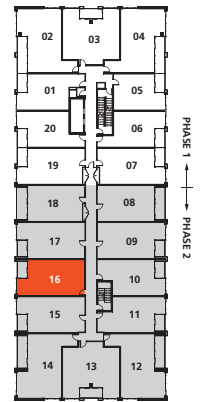

# C3

2 BEDROOM  
**690 SQ.FT.**  
47 SQ.FT. Balcony

## PHASE 2

FLOORS 5-7

FLOORS 3-4

# Gorsebrook

Bathroom tile format for illustrative purposes only. Actual bathroom tile format as per model suite. Furniture not included. Actual floor area may differ from stated floor area; see AP5 for details. All prices, sizes and specifications are subject to change without notice. E.&O.E