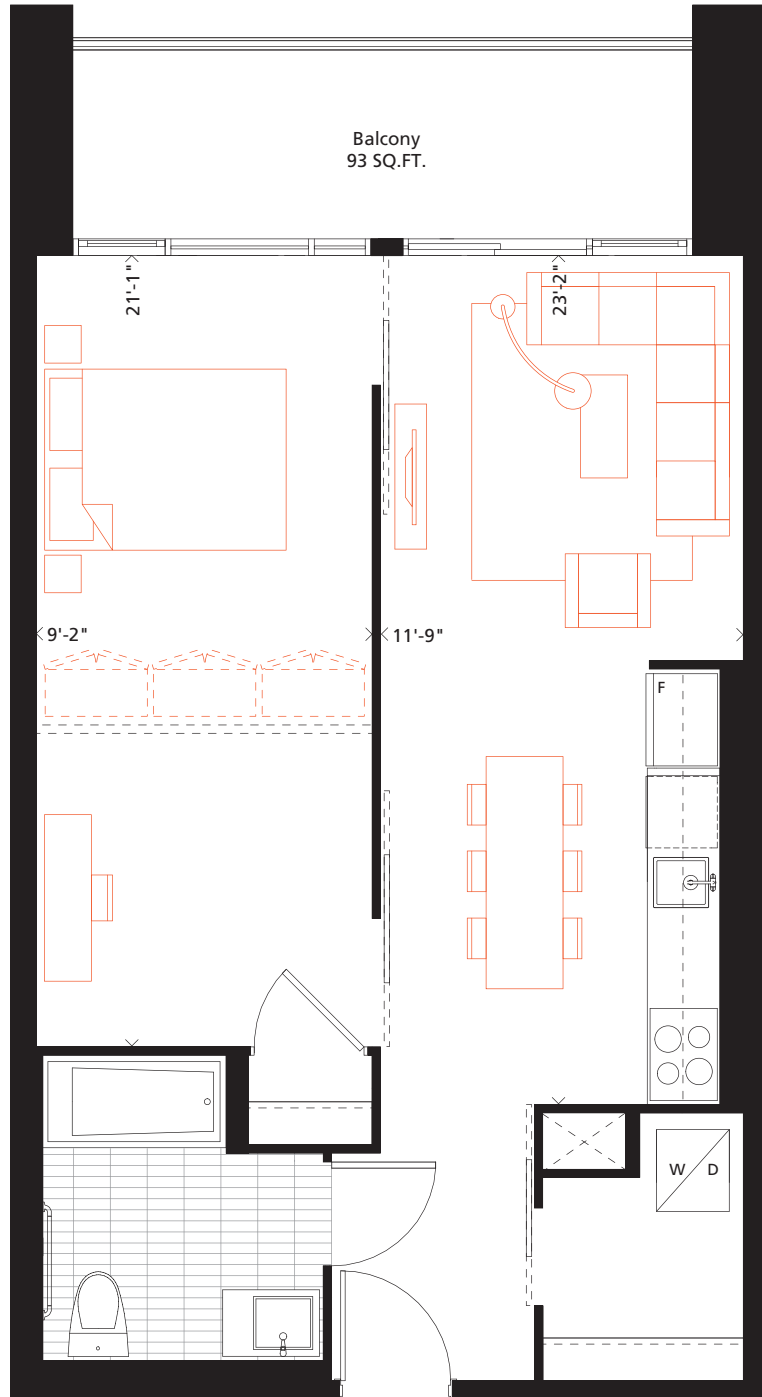

D2

1 BEDROOM (+ DEN)

635 SQ.FT.

93 SQ.FT. Balcony

PHASE 2

FLOORS 5-6

FLOORS 3-4

Gorsebrook

Bathroom tile format for illustrative purposes only. Actual bathroom tile format as per model suite. Furniture not included. Actual floor area may differ from stated floor area; see AP5 for details. All prices, sizes and specifications are subject to change without notice. E.&O.E