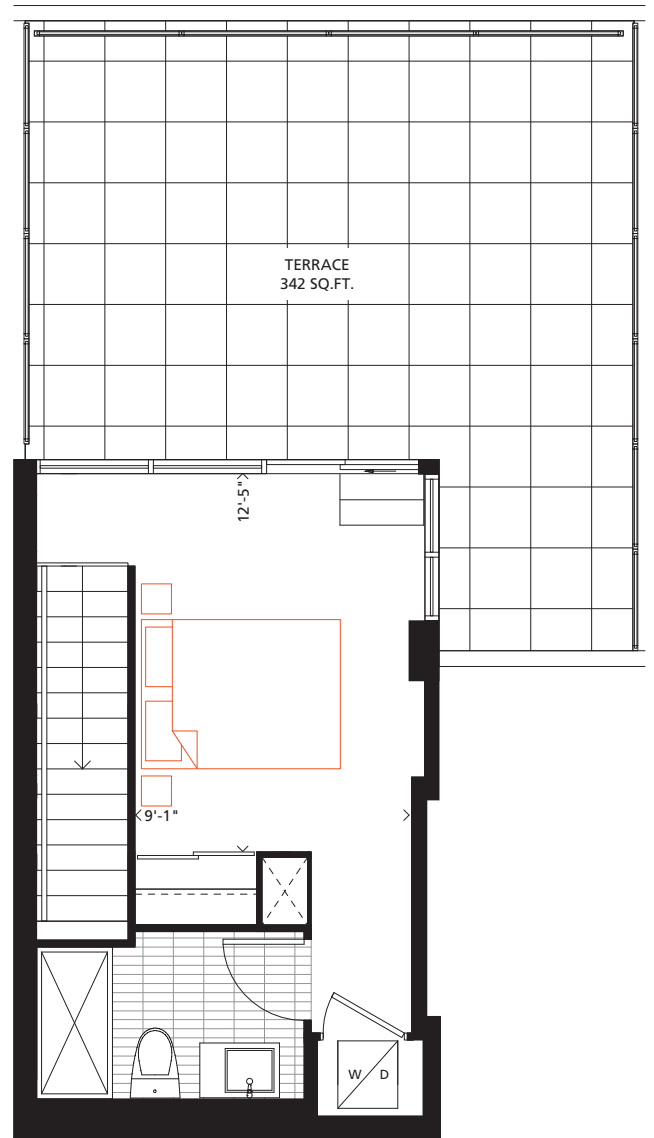

PH04

2 BEDROOM + DEN

914 SQ.FT.

47 SQ.FT. Balcony, 335 SQ.FT. Terrace

PHASE 2

LOWER FLOOR

UPPER FLOOR

Gorsebrook

Bathroom tile format for illustrative purposes only. Actual bathroom tile format as per model suite. Furniture not included. Actual floor area may differ from stated floor area; see AP5 for details. All prices, sizes and specifications are subject to change without notice. E.&O.E