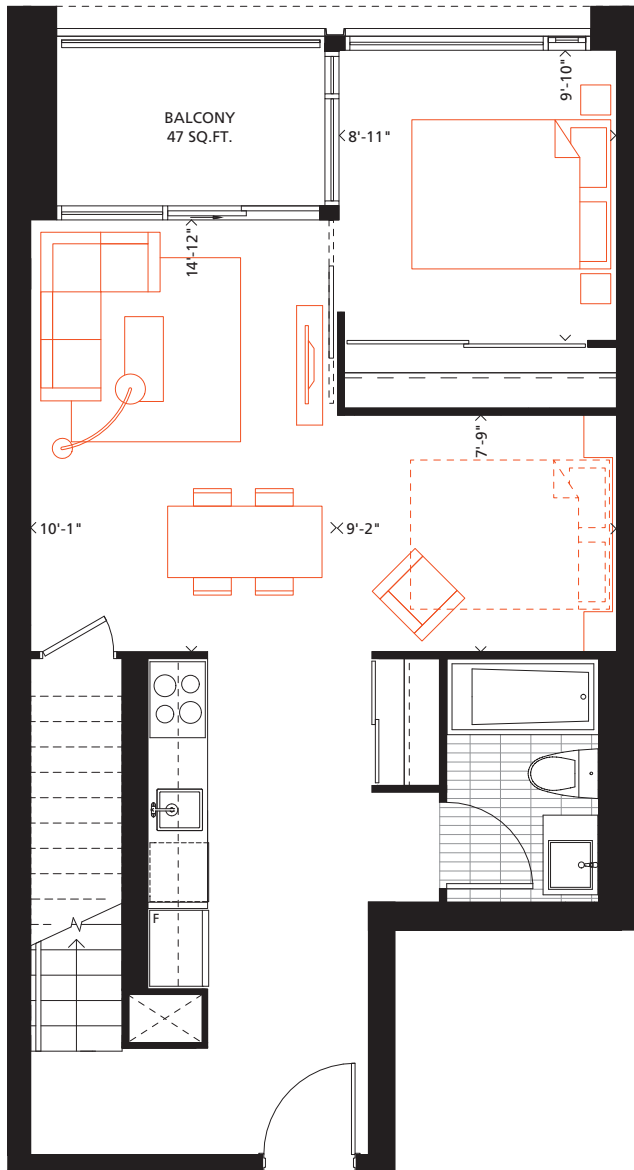

PH04

2 BEDROOM + DEN

914 SQ.FT.

47 SQ.FT. Balcony, 335 SQ.FT. Terrace

PHASE 2

LOWER FLOOR

UPPER FLOOR

Gorsebrook

Bathroom tile format for illustrative purposes only. Actual bathroom tile format as per model suite. Furniture not included. Actual floor area may differ from stated floor area; see AP5 for details. All prices, sizes and specifications are subject to change without notice. E.&O.E