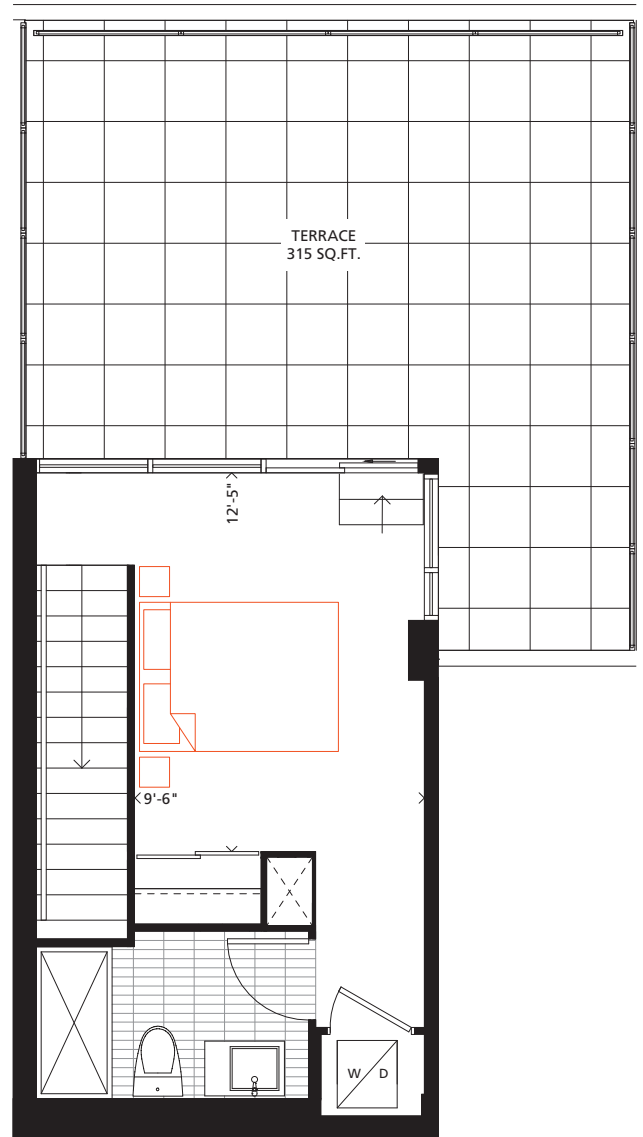

PH06

2 BEDROOM + DEN

989 SQ.FT.

47 SQ.FT. Balcony, 315 SQ.FT. Terrace

PHASE 2

LOWER FLOOR

UPPER FLOOR

Gorsebrook

Bathroom tile format for illustrative purposes only. Actual bathroom tile format as per model suite. Furniture not included. Actual floor area may differ from stated floor area; see AP5 for details. All prices, sizes and specifications are subject to change without notice. E.&O.E