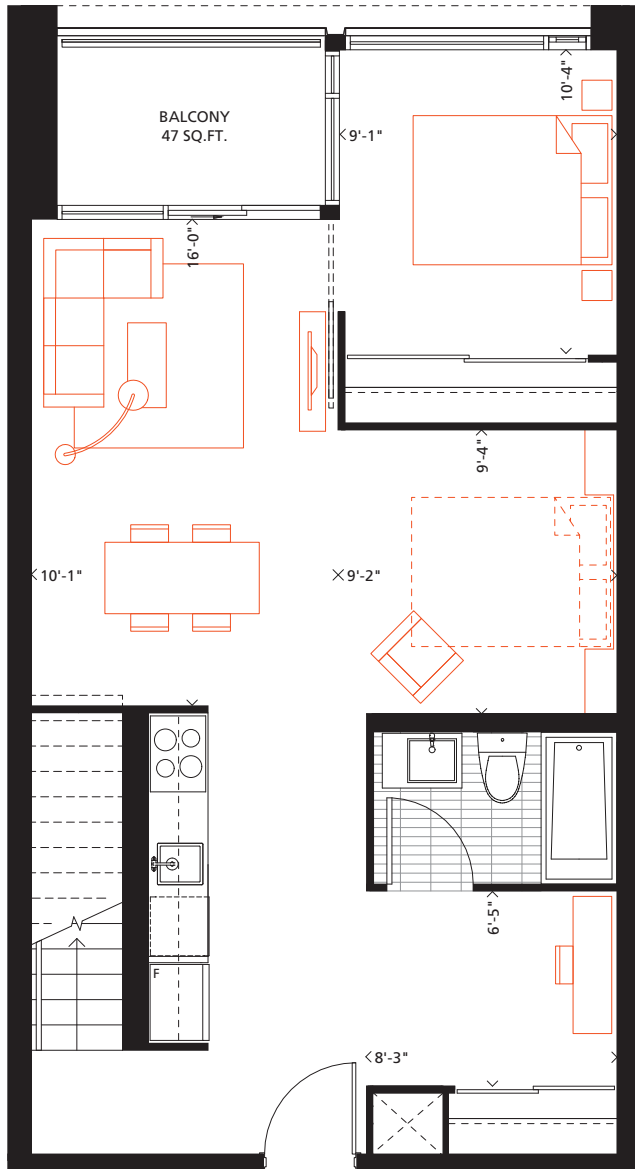

PH06

2 BEDROOM + DEN

989 SQ.FT.

47 SQ.FT. Balcony, 315 SQ.FT. Terrace

PHASE 2

LOWER FLOOR

UPPER FLOOR

Gorsebrook

Bathroom tile format for illustrative purposes only. Actual bathroom tile format as per model suite. Furniture not included. Actual floor area may differ from stated floor area; see AP5 for details. All prices, sizes and specifications are subject to change without notice. E.&O.E