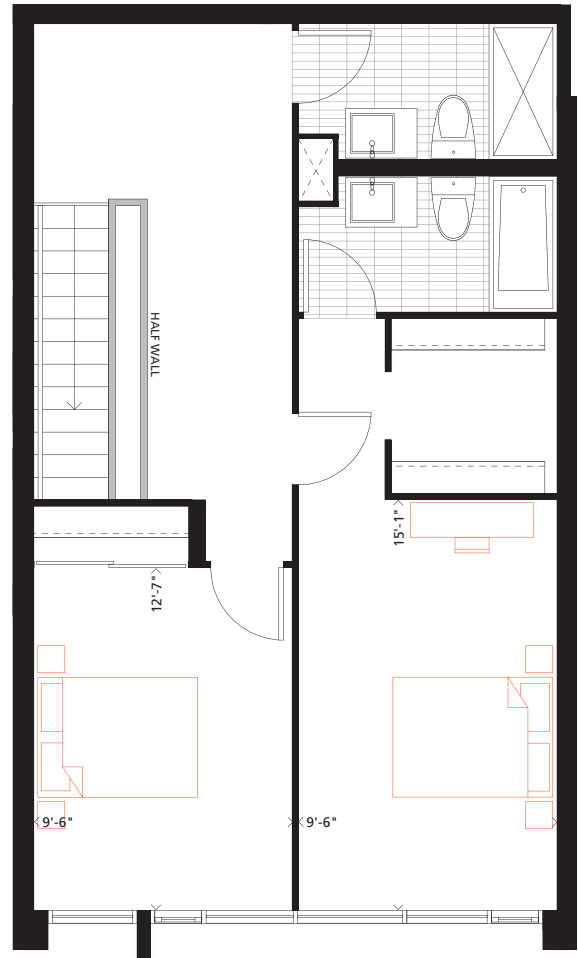

TH02/13

2 BEDROOM
1,281 SQ.FT.
 184 SQ.FT. Terrace

PHASE 2

GROUND

LEVEL 2

GROUND FLOOR

FLOOR 2

Gorsebrook

Bathroom tile format for illustrative purposes only. Actual bathroom tile format as per model suite. Furniture not included. Actual floor area may differ from stated floor area; see AP5 for details. All prices, sizes and specifications are subject to change without notice. E.&O.E