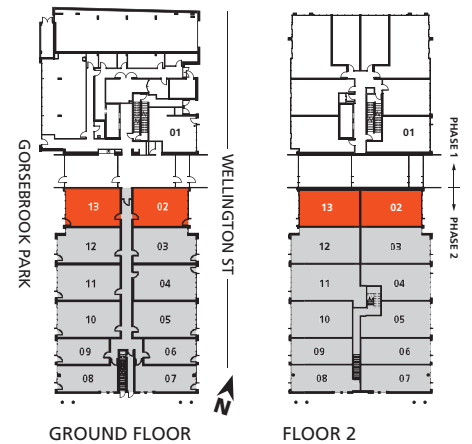

TH02/13

2 BEDROOM
1,281 SQ.FT.
 184 SQ.FT. Terrace

PHASE 2

GROUND

LEVEL 2

GROUND FLOOR

FLOOR 2

Gorsebrook

Bathroom tile format for illustrative purposes only. Actual bathroom tile format as per model suite. Furniture not included. Actual floor area may differ from stated floor area; see AP5 for details. All prices, sizes and specifications are subject to change without notice. E.&O.E