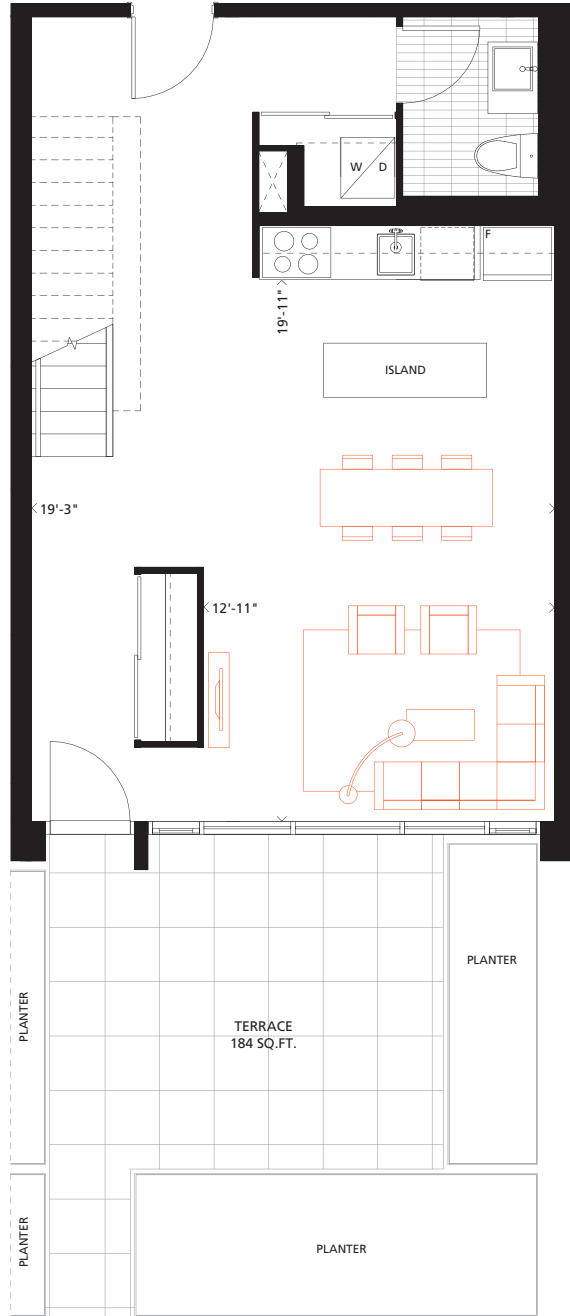

TH02/13

2 BEDROOM
1,281 SQ.FT.
 184 SQ.FT. Terrace

PHASE 2

GROUND

LEVEL 2

GROUND FLOOR

FLOOR 2

Gorsebrook

Bathroom tile format for illustrative purposes only. Actual bathroom tile format as per model suite. Furniture not included. Actual floor area may differ from stated floor area; see AP5 for details. All prices, sizes and specifications are subject to change without notice. E.&O.E