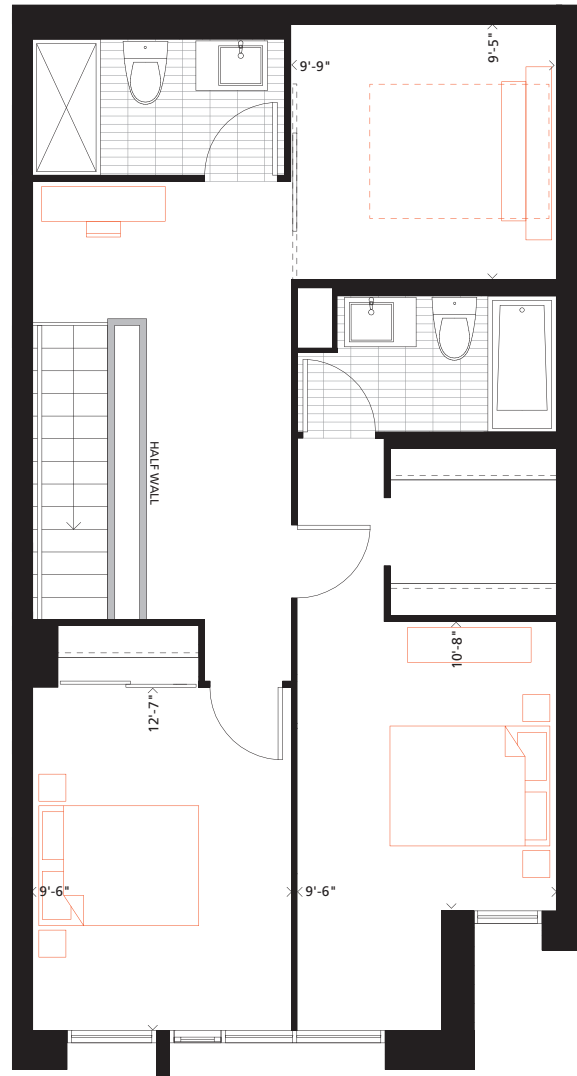

TH03/12

2 BEDROOM + DEN

1,432 SQ.FT.

119 SQ.FT. Terrace

PHASE 2

GROUND

LEVEL 2

Gorsebrook

Bathroom tile format for illustrative purposes only. Actual bathroom tile format as per model suite. Furniture not included. Actual floor area may differ from stated floor area; see AP5 for details. All prices, sizes and specifications are subject to change without notice. E.&O.E

GROUND FLOOR

FLOOR 2