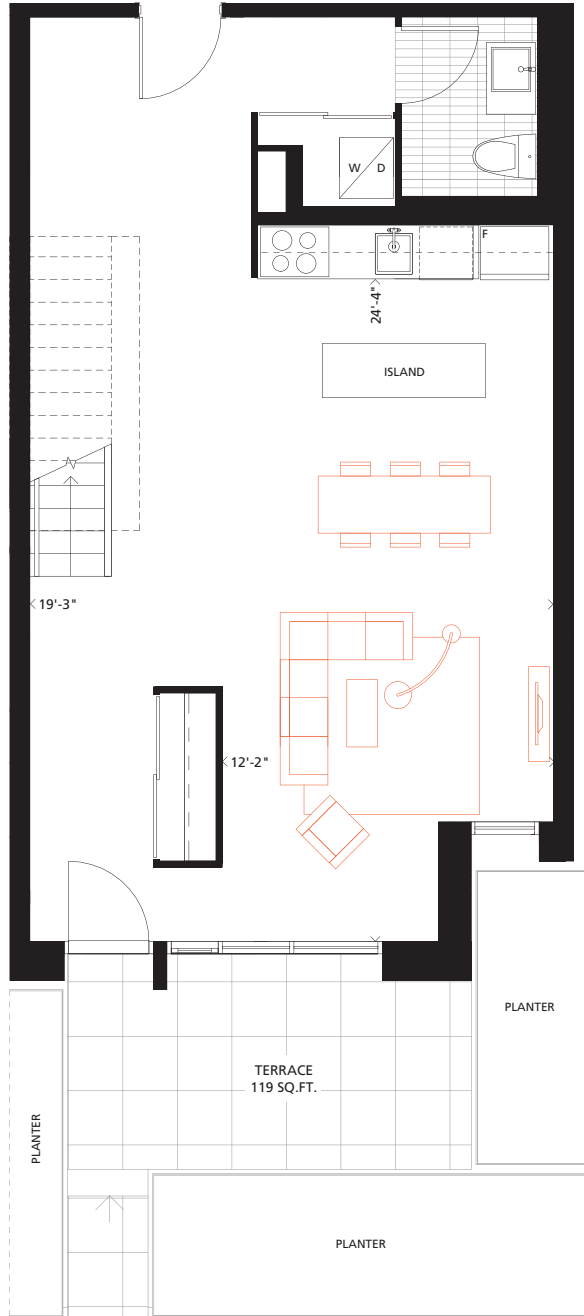

TH03/12

2 BEDROOM + DEN

1,432 SQ.FT.

119 SQ.FT. Terrace

PHASE 2

GROUND

LEVEL 2

Gorsebrook

Bathroom tile format for illustrative purposes only. Actual bathroom tile format as per model suite. Furniture not included. Actual floor area may differ from stated floor area; see AP5 for details. All prices, sizes and specifications are subject to change without notice. E.&O.E

GROUND FLOOR

FLOOR 2