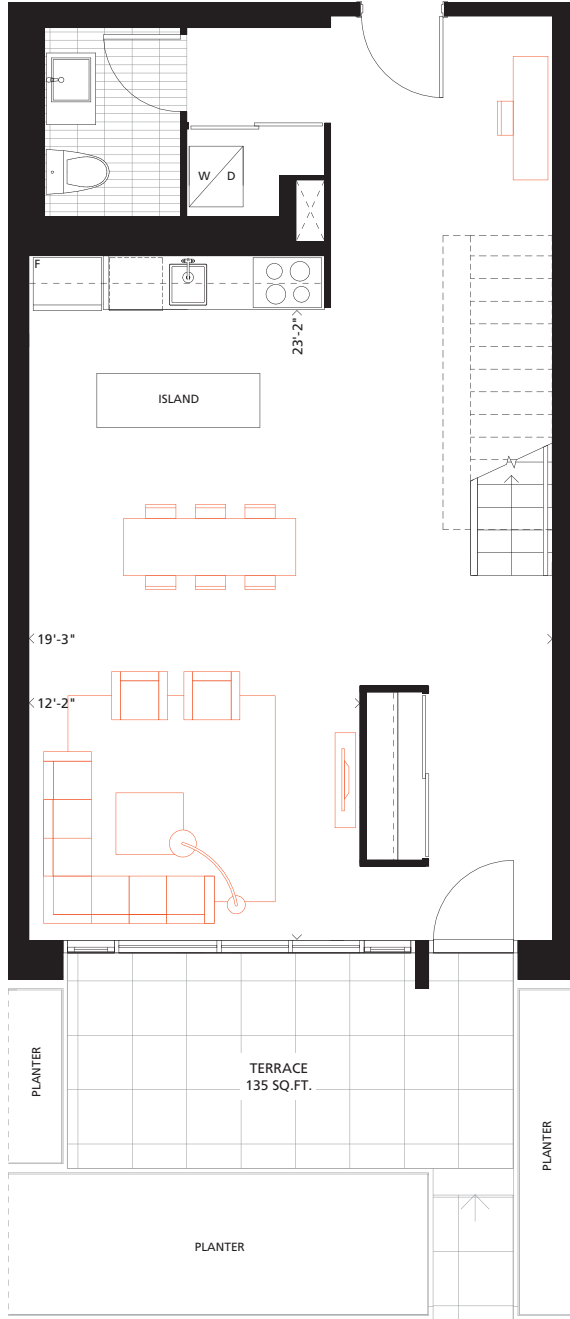

TH04

2 BEDROOM
1,367 SQ.FT.
 135 SQ.FT. Terrace

PHASE 2

GROUND

LEVEL 2

GROUND FLOOR

FLOOR 2

Gorsebrook

Bathroom tile format for illustrative purposes only. Actual bathroom tile format as per model suite. Furniture not included. Actual floor area may differ from stated floor area; see AP5 for details. All prices, sizes and specifications are subject to change without notice. E.&O.E