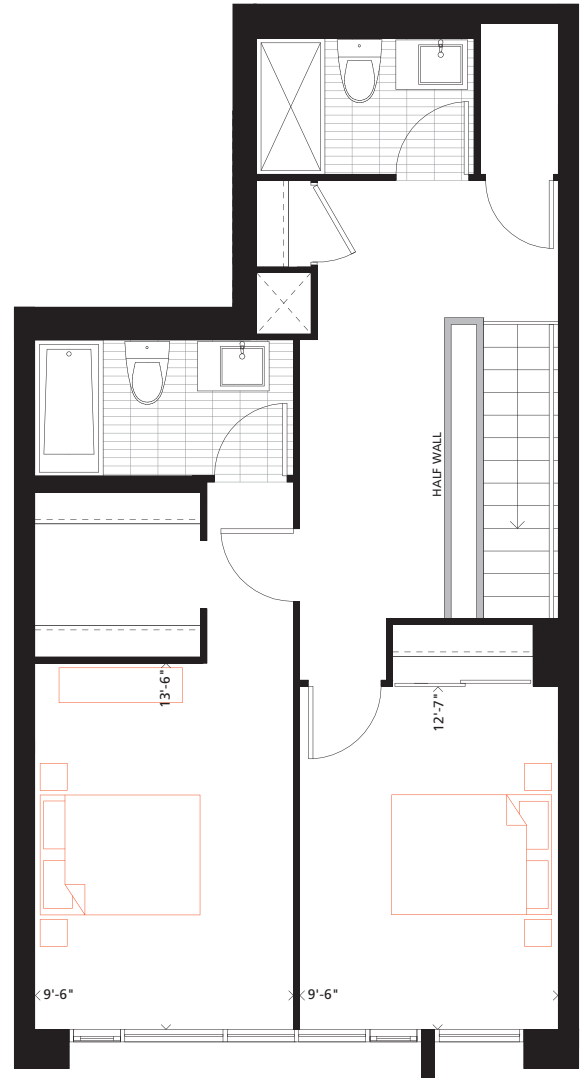

TH04

2 BEDROOM
1,367 SQ.FT.
 135 SQ.FT. Terrace

PHASE 2

GROUND

LEVEL 2

GROUND FLOOR

FLOOR 2

Gorsebrook

Bathroom tile format for illustrative purposes only. Actual bathroom tile format as per model suite. Furniture not included. Actual floor area may differ from stated floor area; see AP5 for details. All prices, sizes and specifications are subject to change without notice. E.&O.E