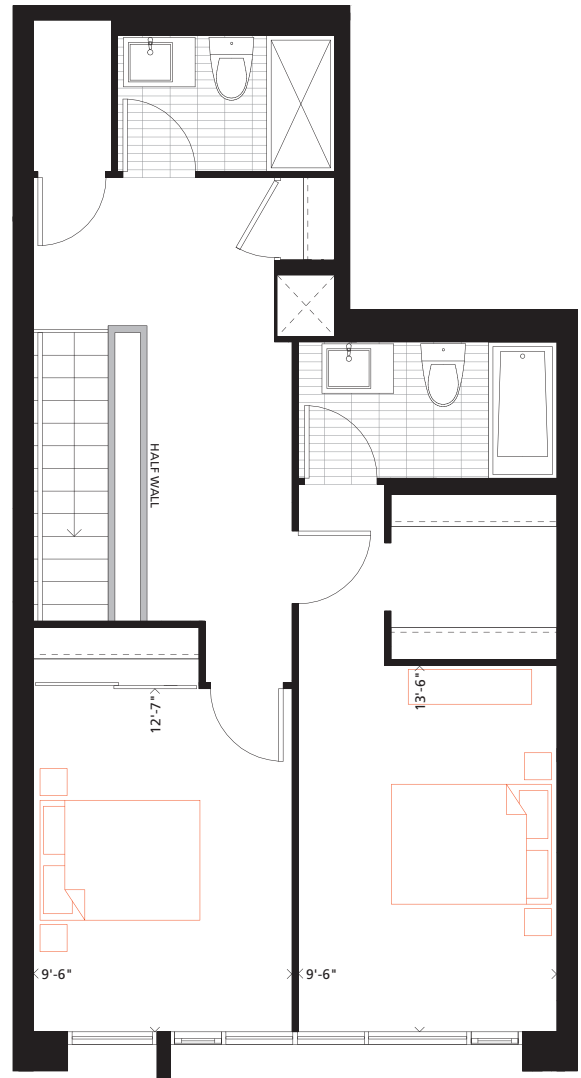

TH05

2 BEDROOM
1,378 SQ.FT.
 135 SQ.FT. Terrace

PHASE 2

GROUND

LEVEL 2

Gorsebrook

Bathroom tile format for illustrative purposes only. Actual bathroom tile format as per model suite. Furniture not included. Actual floor area may differ from stated floor area; see AP5 for details. All prices, sizes and specifications are subject to change without notice. E.&O.E

GROUND FLOOR

FLOOR 2