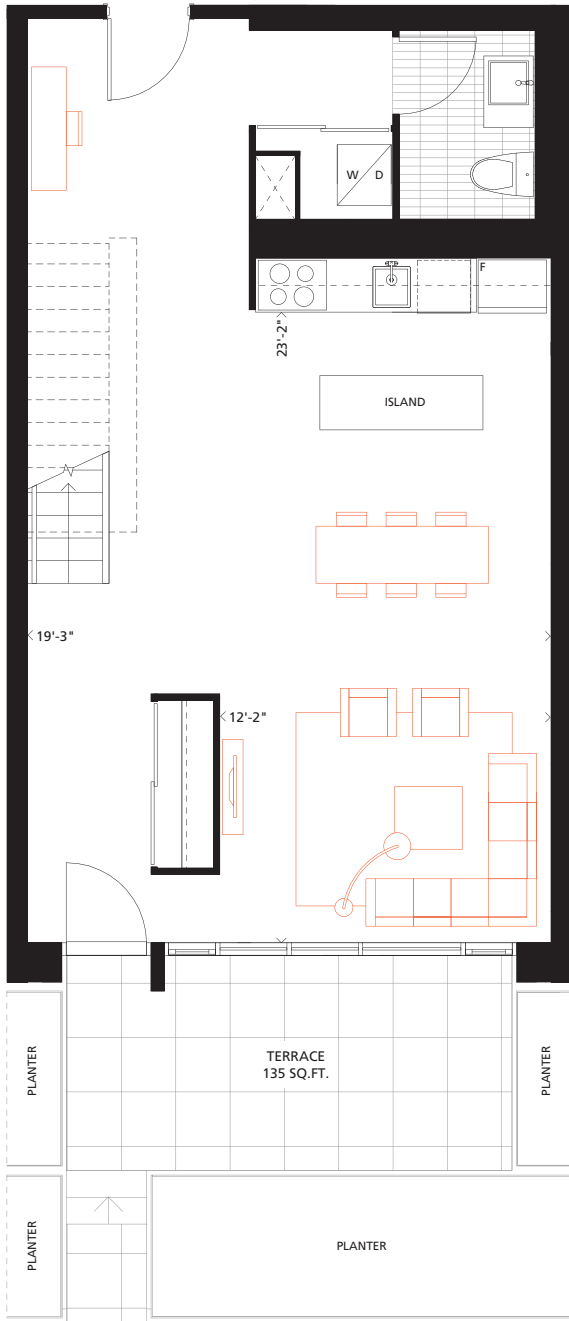

TH05

2 BEDROOM
1,378 SQ.FT.
 135 SQ.FT. Terrace

PHASE 2

GROUND

LEVEL 2

Gorsebrook

Bathroom tile format for illustrative purposes only. Actual bathroom tile format as per model suite. Furniture not included. Actual floor area may differ from stated floor area; see AP5 for details. All prices, sizes and specifications are subject to change without notice. E.&O.E

GROUND FLOOR

FLOOR 2