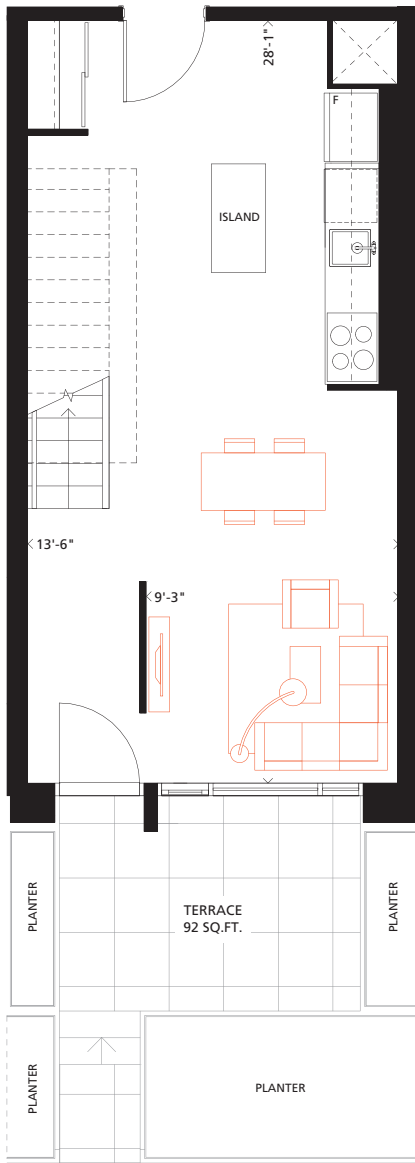

# TH06

2 BEDROOM  
**969 SQ.FT.**  
 92 SQ.FT. Terrace

## PHASE 2

GROUND

LEVEL 2

GROUND FLOOR

FLOOR 2

*Gorsebrook*

Bathroom tile format for illustrative purposes only. Actual bathroom tile format as per model suite. Furniture not included. Actual floor area may differ from stated floor area; see AP5 for details. All prices, sizes and specifications are subject to change without notice. E.&O.E