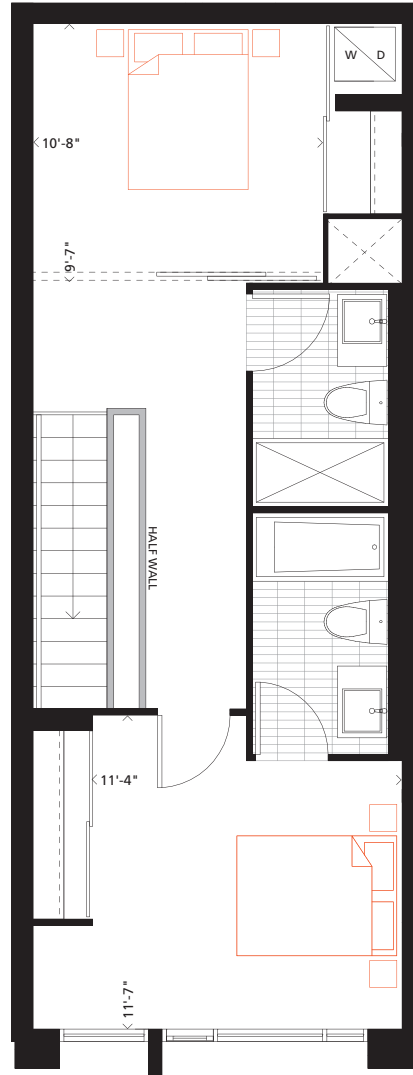

# TH06

2 BEDROOM  
**969 SQ.FT.**  
 92 SQ.FT. Terrace

## PHASE 2

GROUND

LEVEL 2

GROUND FLOOR

FLOOR 2

*Gorsebrook*

Bathroom tile format for illustrative purposes only. Actual bathroom tile format as per model suite. Furniture not included. Actual floor area may differ from stated floor area; see AP5 for details. All prices, sizes and specifications are subject to change without notice. E.&O.E