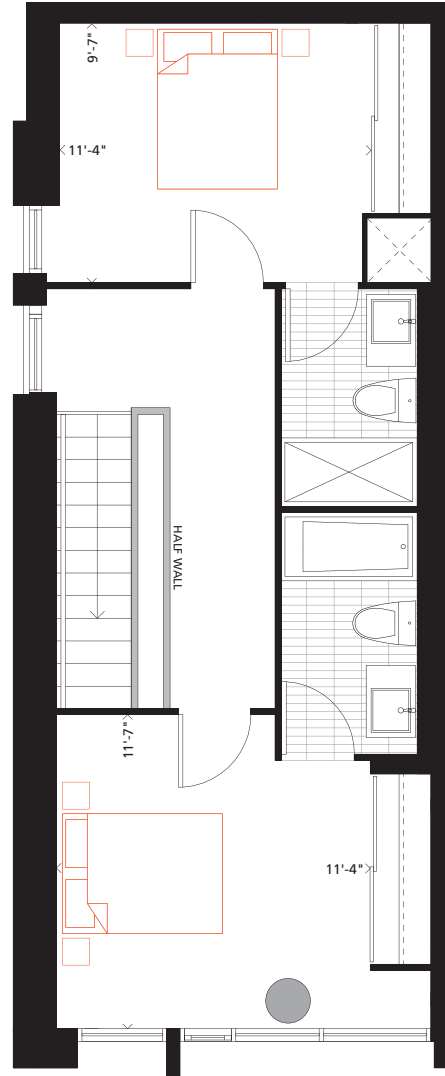

TH07

2 BEDROOM
1,141 SQ.FT.
 106 SQ.FT. Terrace

PHASE 2

GROUND

LEVEL 2

GROUND FLOOR

FLOOR 2

Gorsebrook

Bathroom tile format for illustrative purposes only. Actual bathroom tile format as per model suite. Furniture not included. Actual floor area may differ from stated floor area; see AP5 for details. All prices, sizes and specifications are subject to change without notice. E.&O.E