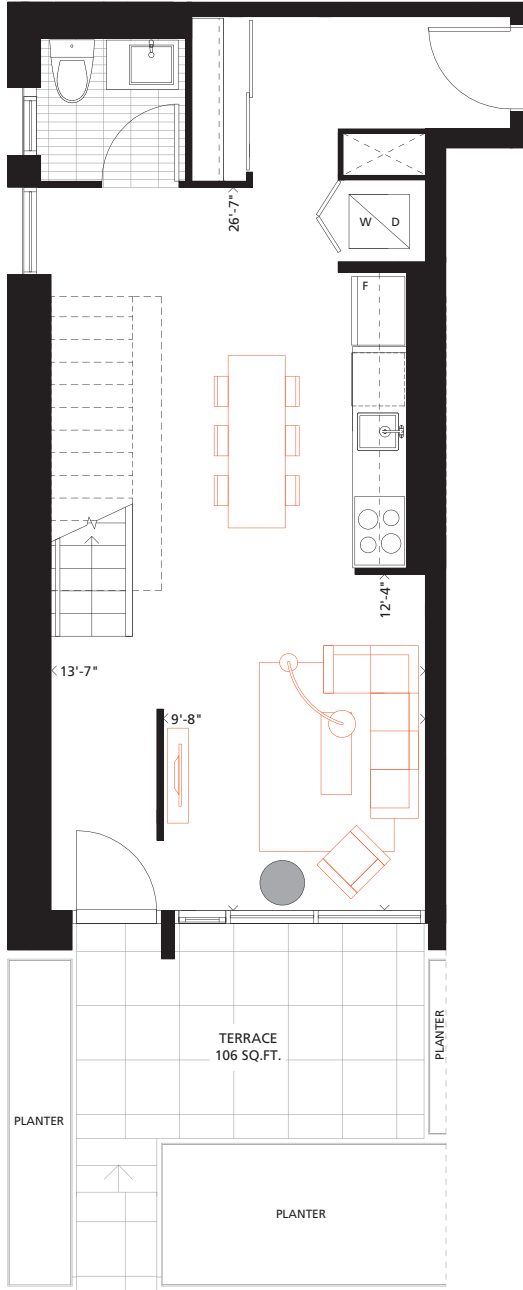

TH07

2 BEDROOM
1,141 SQ.FT.
 106 SQ.FT. Terrace

PHASE 2

GROUND

LEVEL 2

GROUND FLOOR

FLOOR 2

Gorsebrook

Bathroom tile format for illustrative purposes only. Actual bathroom tile format as per model suite. Furniture not included. Actual floor area may differ from stated floor area; see AP5 for details. All prices, sizes and specifications are subject to change without notice. E.&O.E