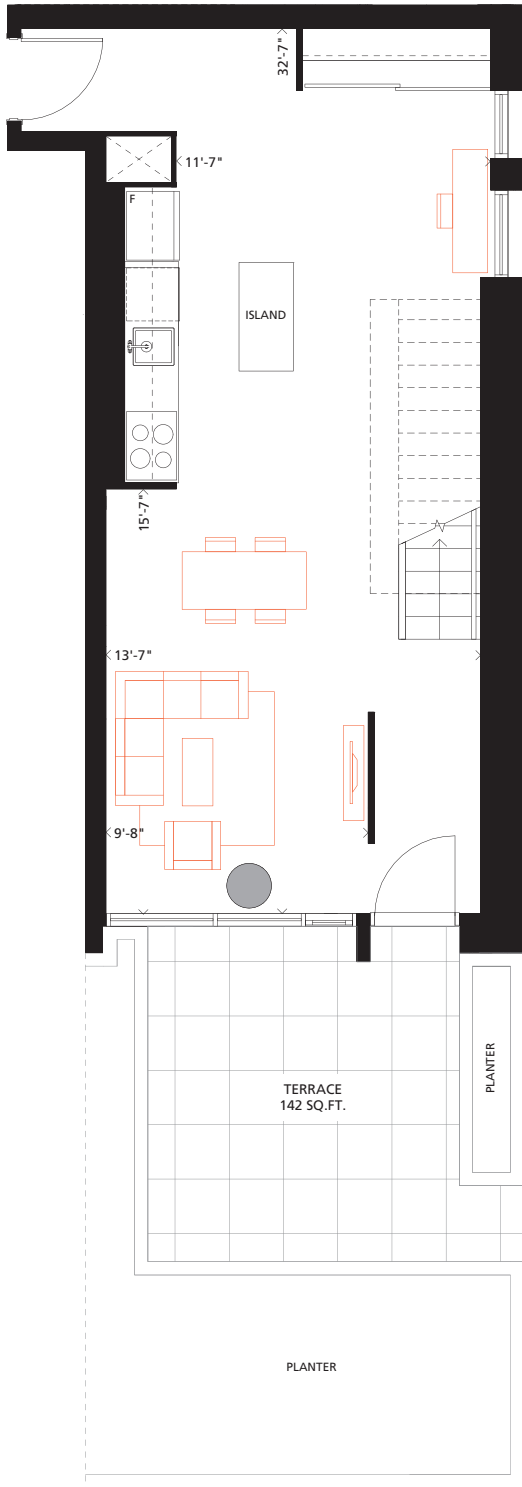

# TH08

1 BEDROOM + DEN

1,109 SQ.FT.

142 SQ.FT. Terrace

## PHASE 2

GROUND

LEVEL 2

*Gorsebrook*

Bathroom tile format for illustrative purposes only. Actual bathroom tile format as per model suite. Furniture not included. Actual floor area may differ from stated floor area; see AP5 for details. All prices, sizes and specifications are subject to change without notice. E.&O.E

GROUND FLOOR

FLOOR 2