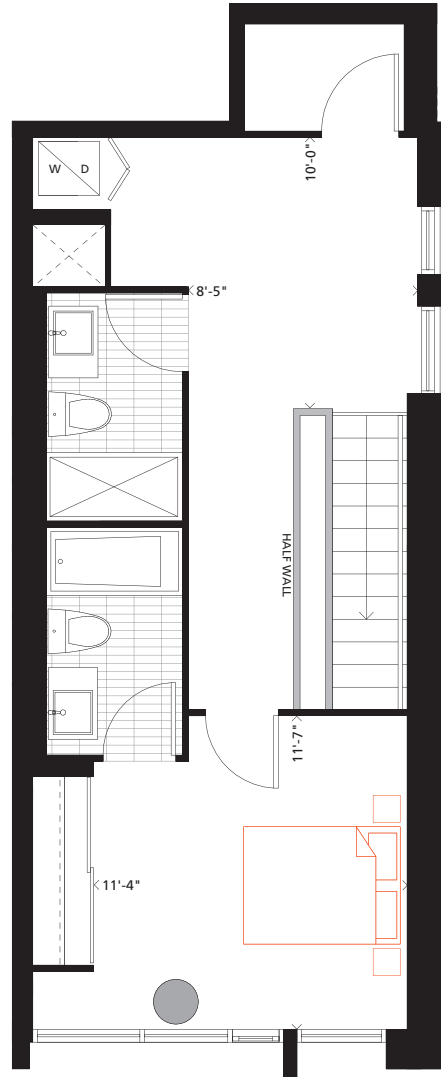

# TH08

1 BEDROOM + DEN

1,109 SQ.FT.

142 SQ.FT. Terrace

## PHASE 2

GROUND

LEVEL 2

*Gorsebrook*

Bathroom tile format for illustrative purposes only. Actual bathroom tile format as per model suite. Furniture not included. Actual floor area may differ from stated floor area; see AP5 for details. All prices, sizes and specifications are subject to change without notice. E.&O.E

GROUND FLOOR

FLOOR 2