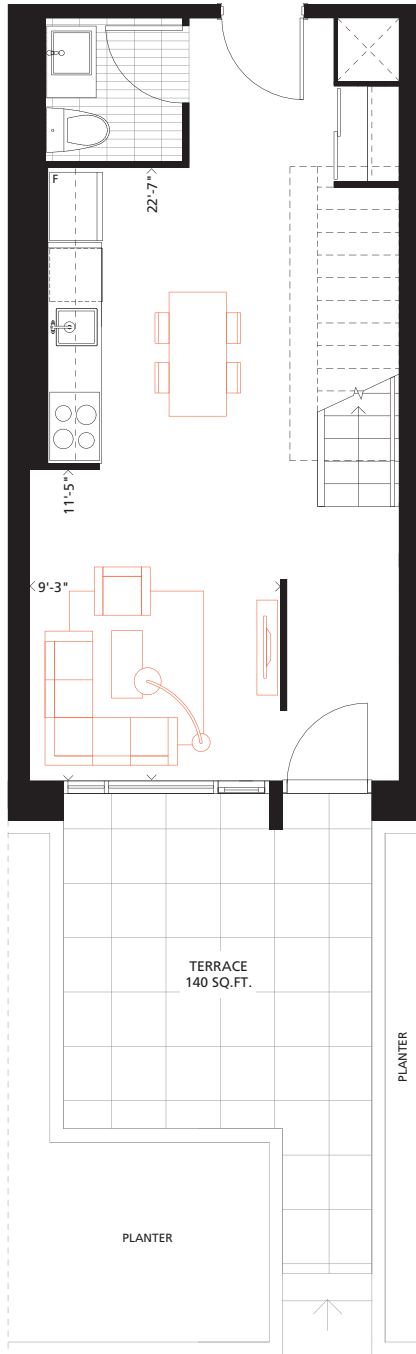

TH09

1 BEDROOM + DEN

904 SQ.FT.

140 SQ.FT. Terrace

PHASE 2

GROUND

LEVEL 2

GROUND FLOOR

FLOOR 2

Gorsebrook

Bathroom tile format for illustrative purposes only. Actual bathroom tile format as per model suite. Furniture not included. Actual floor area may differ from stated floor area; see AP5 for details. All prices, sizes and specifications are subject to change without notice. E.&O.E