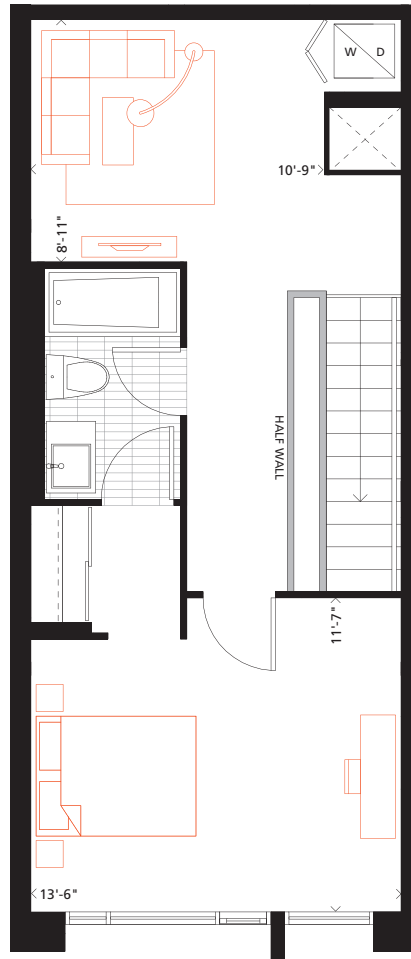

TH09

1 BEDROOM + DEN

904 SQ.FT.

140 SQ.FT. Terrace

PHASE 2

GROUND

LEVEL 2

GROUND FLOOR

FLOOR 2

Gorsebrook

Bathroom tile format for illustrative purposes only. Actual bathroom tile format as per model suite. Furniture not included. Actual floor area may differ from stated floor area; see AP5 for details. All prices, sizes and specifications are subject to change without notice. E.&O.E