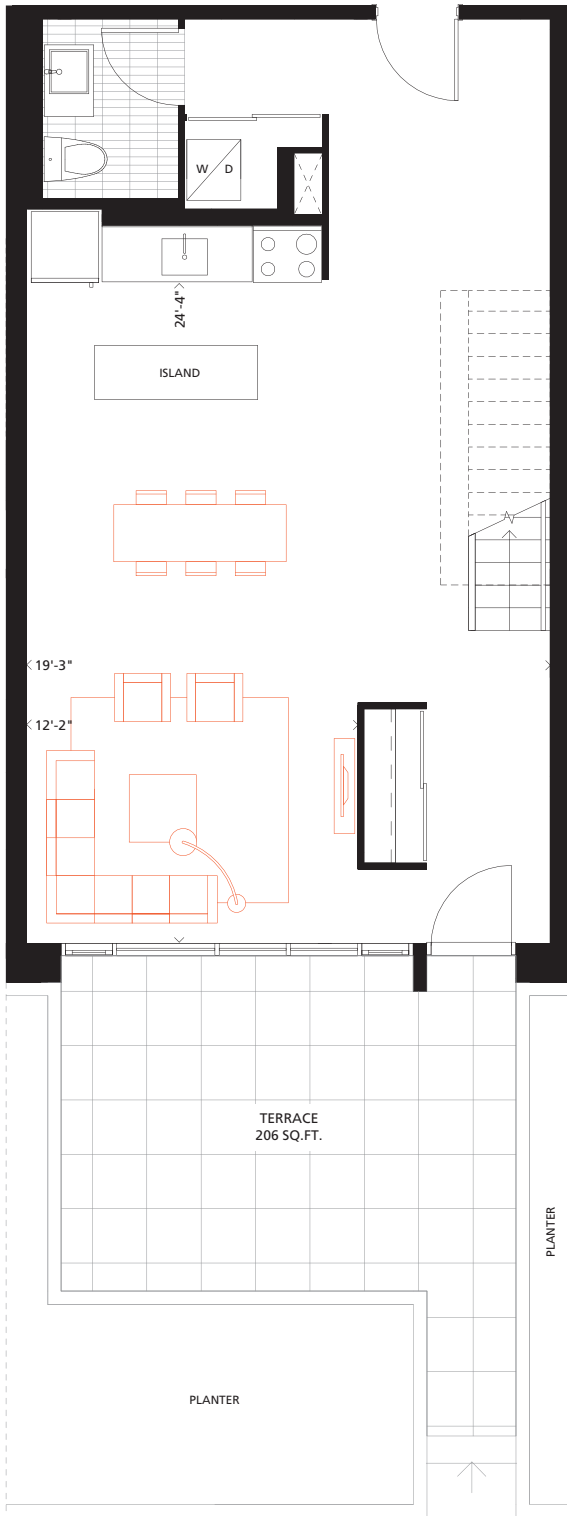

# TH10

3 BEDROOM  
1,378 SQ.FT.  
206 SQ.FT. Terrace

## PHASE 2

GROUND

*Gorsebrook*

Bathroom tile format for illustrative purposes only. Actual bathroom tile format as per model suite. Furniture not included. Actual floor area may differ from stated floor area; see AP5 for details. All prices, sizes and specifications are subject to change without notice. E.&O.E

LEVEL 2

GROUND FLOOR

FLOOR 2