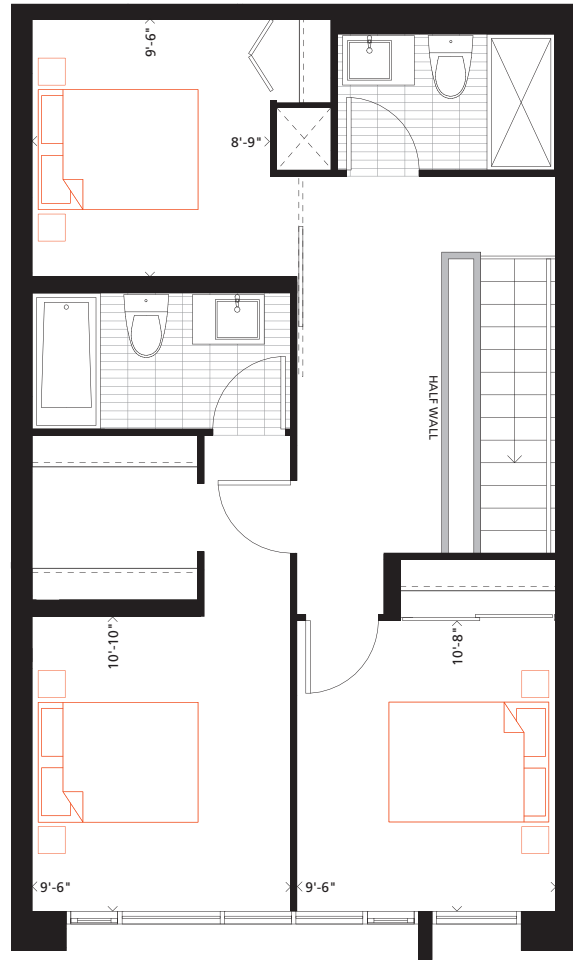

# TH10

3 BEDROOM  
1,378 SQ.FT.  
206 SQ.FT. Terrace

## PHASE 2

GROUND

*Gorsebrook*

Bathroom tile format for illustrative purposes only. Actual bathroom tile format as per model suite. Furniture not included. Actual floor area may differ from stated floor area; see AP5 for details. All prices, sizes and specifications are subject to change without notice. E.&O.E

LEVEL 2

GROUND FLOOR

FLOOR 2