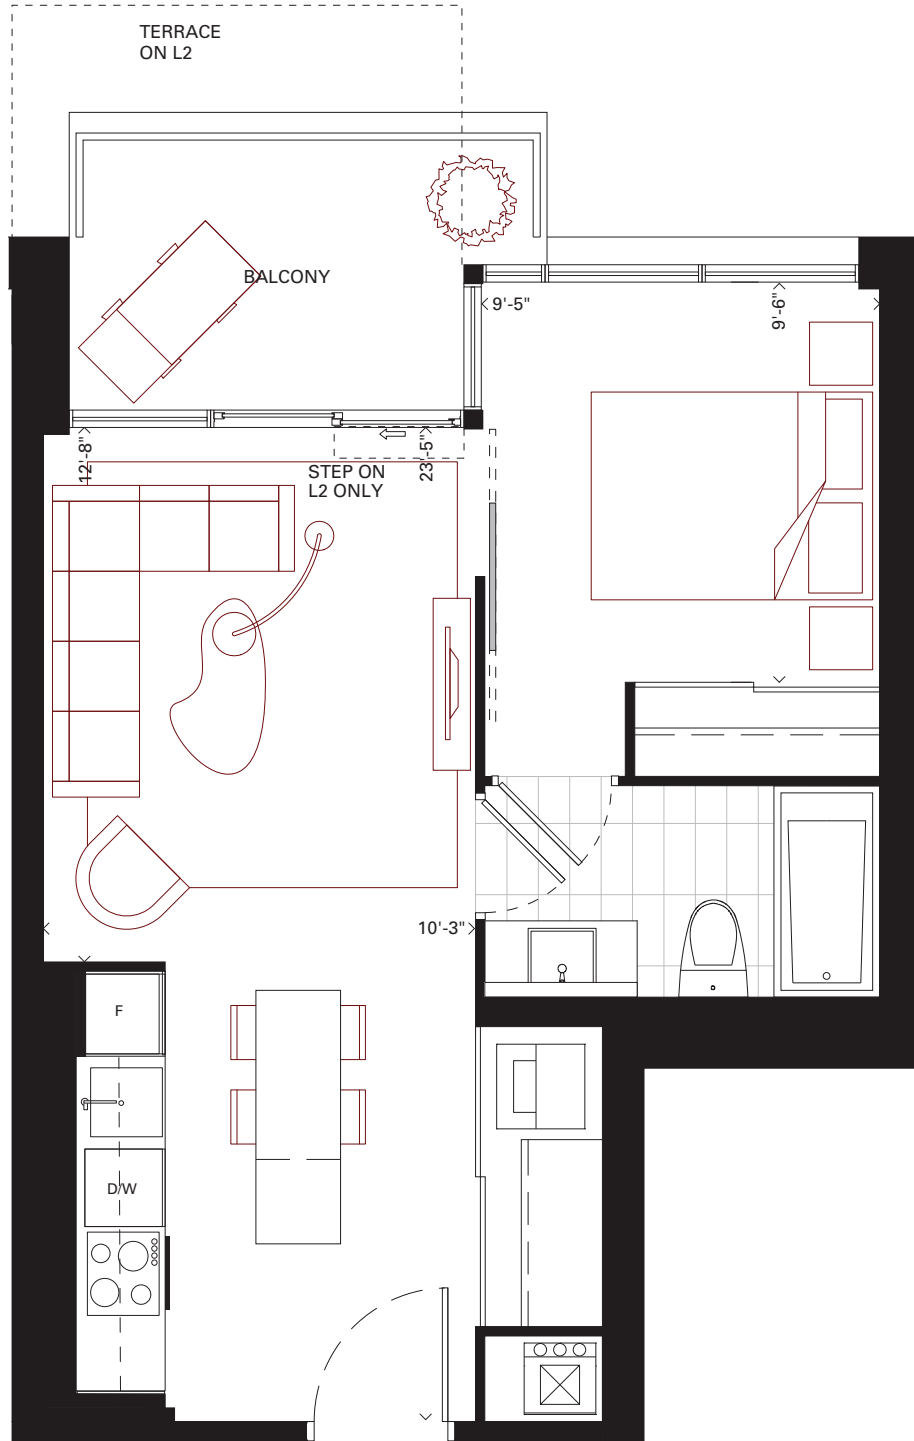

A3

1 BEDROOM

491 sq.ft.

73 sq.ft. Balcony L3-L5

93 sq.ft. Terrace L2

TYPICAL FLOOR

Furniture not included. Actual floor area may differ from stated floor area; see APS for details. All prices, sizes and specifications are subject to change without notice. E.&O.E