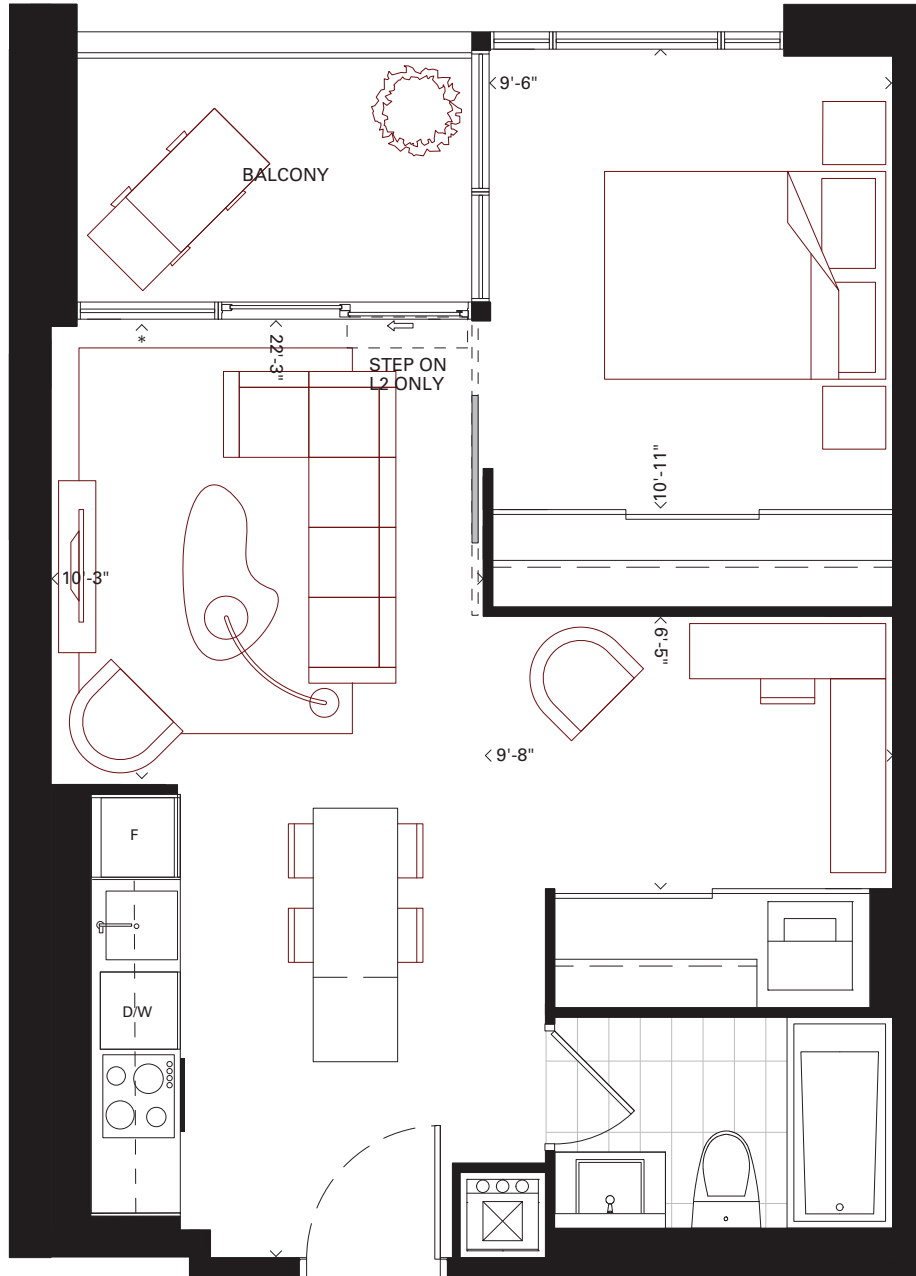

B1

1 BEDROOM + DEN

546 sq.ft.

60 sq.ft. Balcony

* 11'-8" in 13/14 & 11'-0" in 12

TYPICAL FLOOR

Furniture not included. Actual floor area may differ from stated floor area; see APS for details. All prices, sizes and specifications are subject to change without notice. E.&O.E