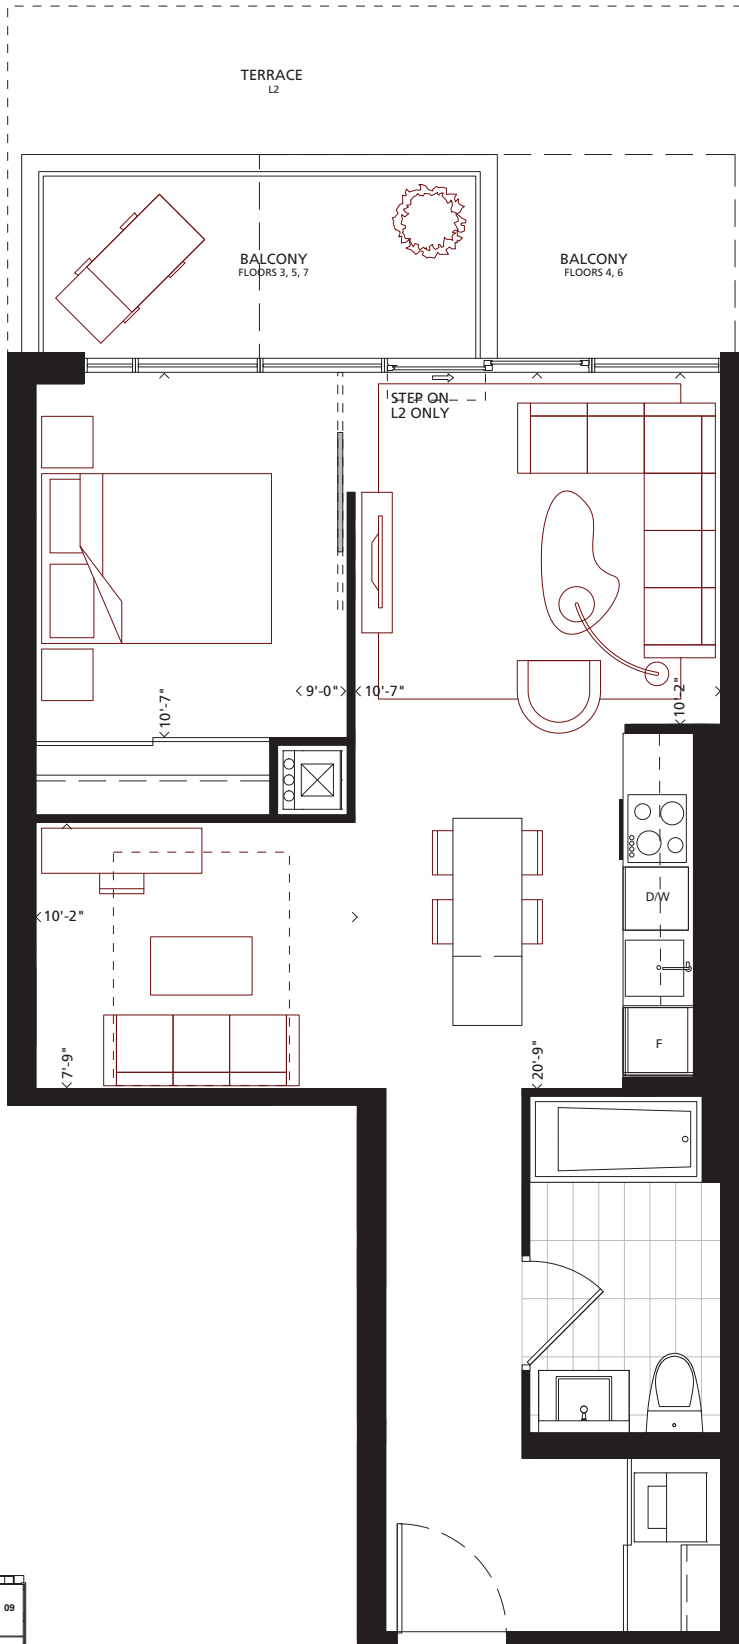

# B2

1 BEDROOM + DEN  
**621 sq.ft.**  
81 sq.ft. Balcony L3-L7  
197 sq.ft. Terrace L2

TYPICAL FLOOR

Furniture not included. Actual floor area may differ from stated floor area; see APS for details. All prices, sizes and specifications are subject to change without notice. E.&O.E