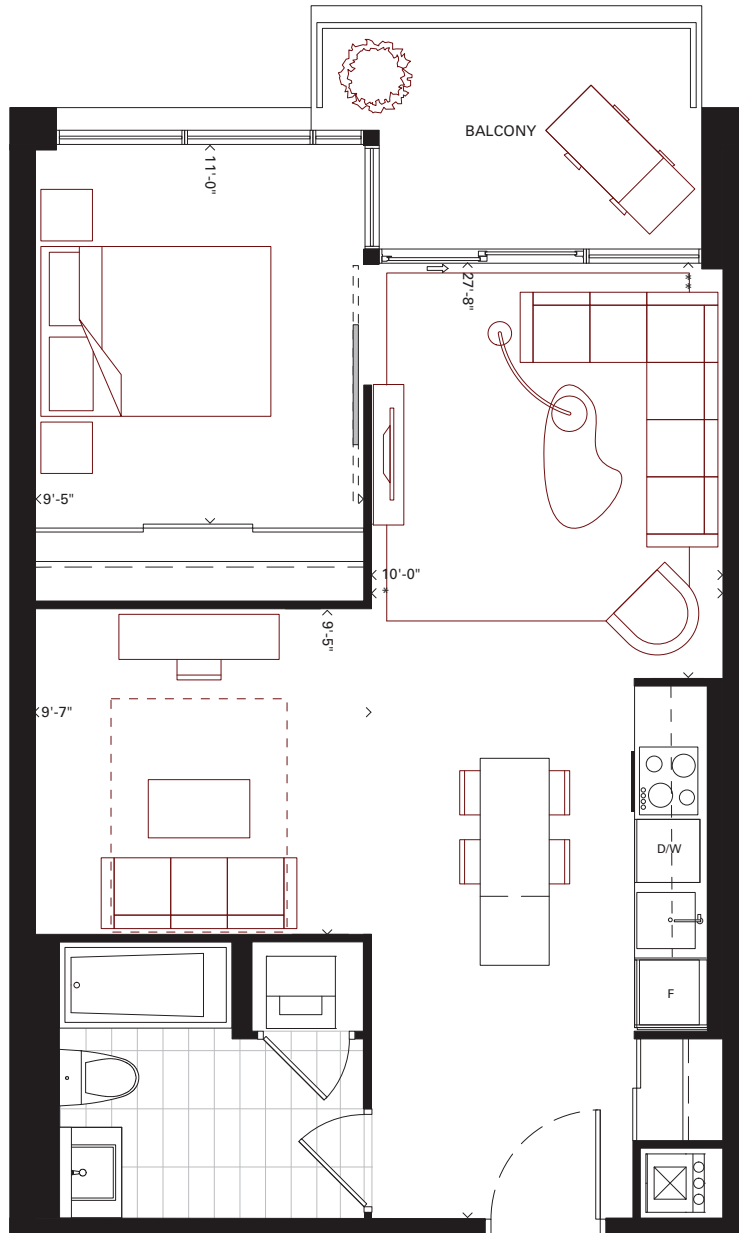

# B3

1 BEDROOM + DEN

627 sq.ft.

73 sq.ft. Balcony

\* 9'-5" unit 621 + 717 only

\*\* 12'-0" in 20 / 21 & 11'-5" in 22

TYPICAL FLOOR

Furniture not included. Actual floor area may differ from stated floor area; see APS for details. All prices, sizes and specifications are subject to change without notice. E.&O.E