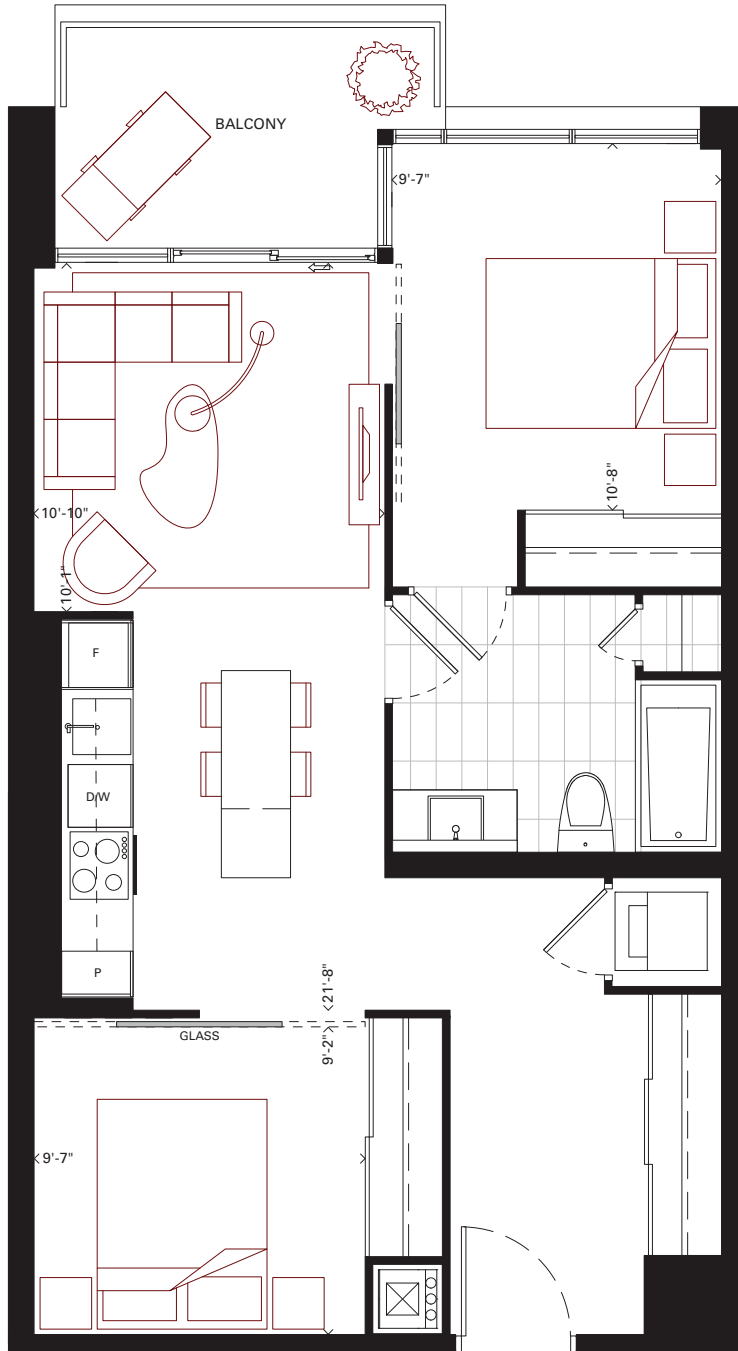

C2

2 BEDROOM
698 sq.ft.
73 sq.ft. Balcony

TYPICAL FLOOR

Furniture not included. Actual floor area may differ from stated floor area; see APS for details.
All prices, sizes and specifications are subject to change without notice. E.&O.E