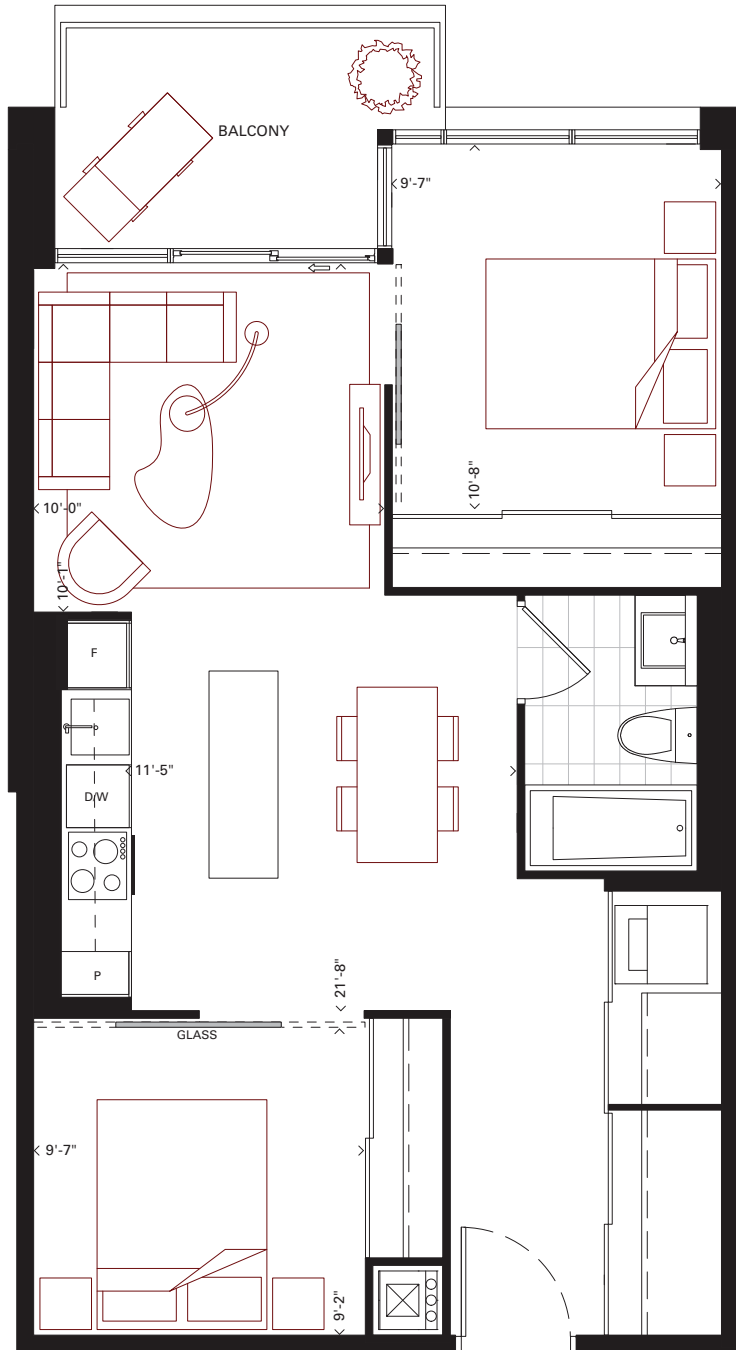

# C3

2 BEDROOM  
**703 sq.ft.**  
73 sq.ft. Balcony

TYPICAL FLOOR

Furniture not included. Actual floor area may differ from stated floor area; see APS for details.  
All prices, sizes and specifications are subject to change without notice. E.&O.E