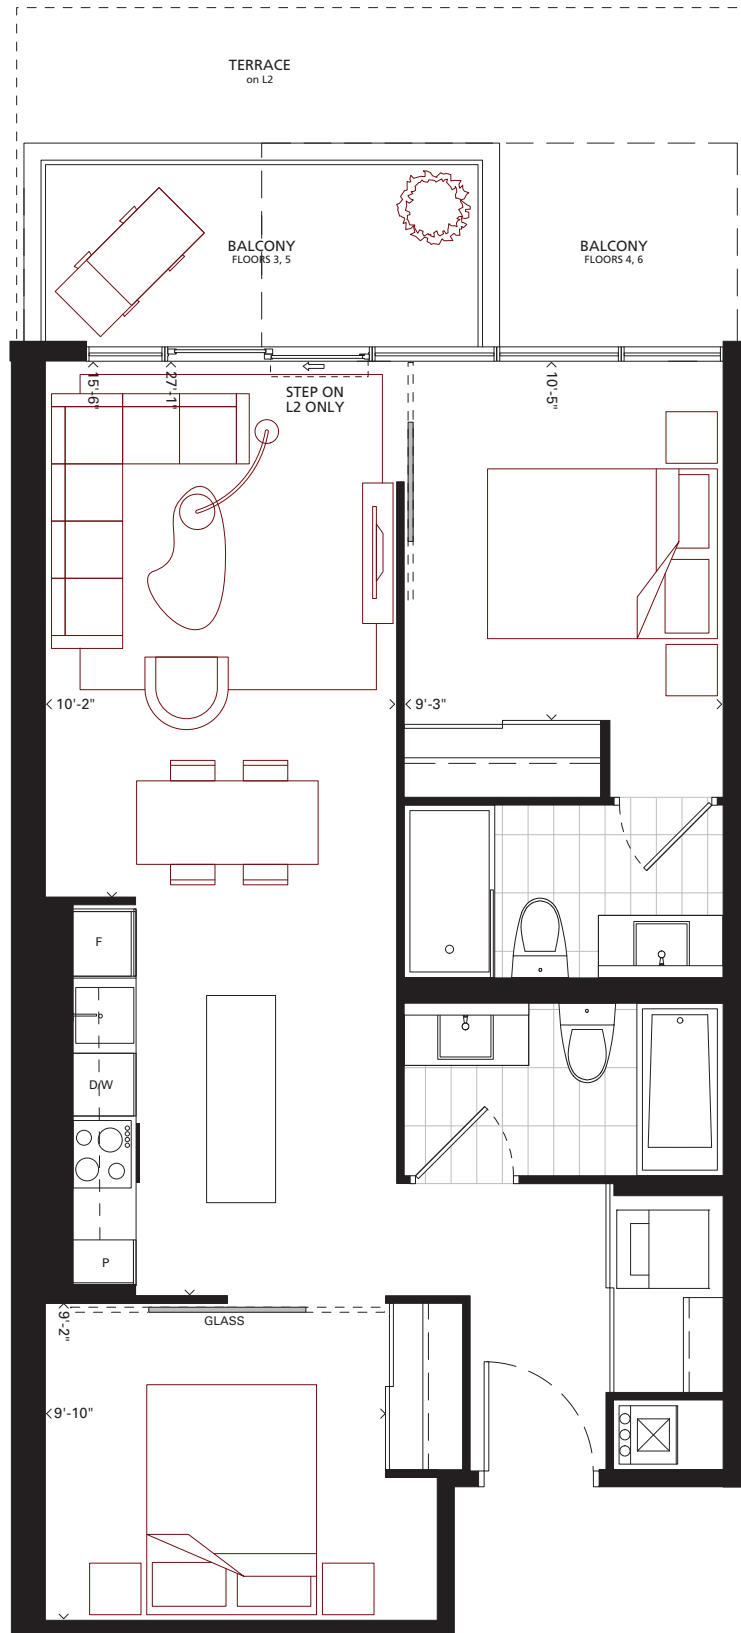

# C4

2 BEDROOM

**742 sq.ft.**

81 sq.ft. Balcony L3-L6

203 sq.ft. Terrace L2

**TYPICAL FLOOR**

Furniture not included. Actual floor area may differ from stated floor area; see APS for details. All prices, sizes and specifications are subject to change without notice. E.&O.E