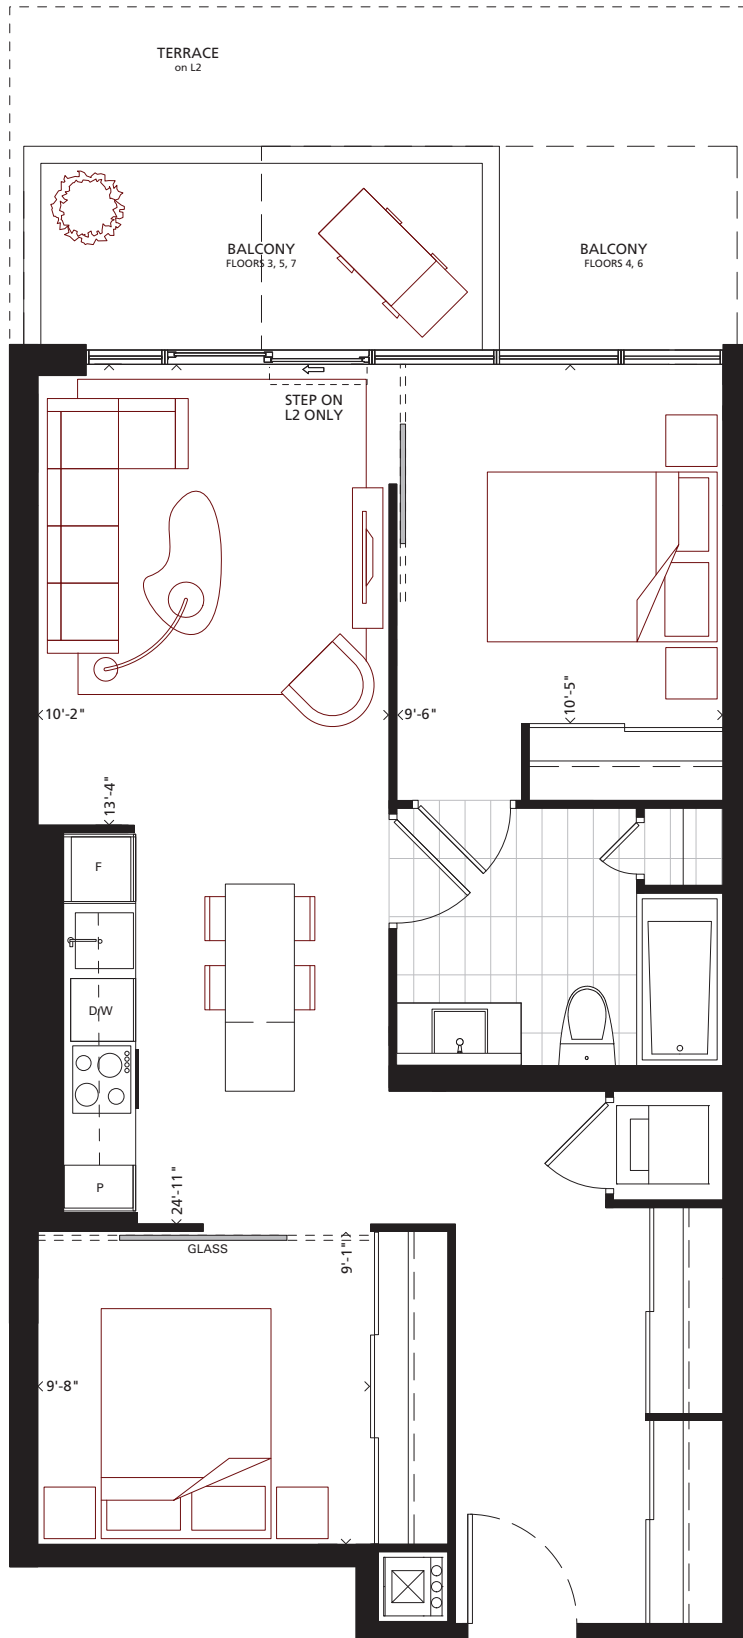

C5

2 BEDROOM

753 sq.ft.

81 sq.ft. Balcony L3-L7

203 sq.ft. Terrace L2

TYPICAL FLOOR

Furniture not included. Actual floor area may differ from stated floor area; see APS for details. All prices, sizes and specifications are subject to change without notice. E.&O.E