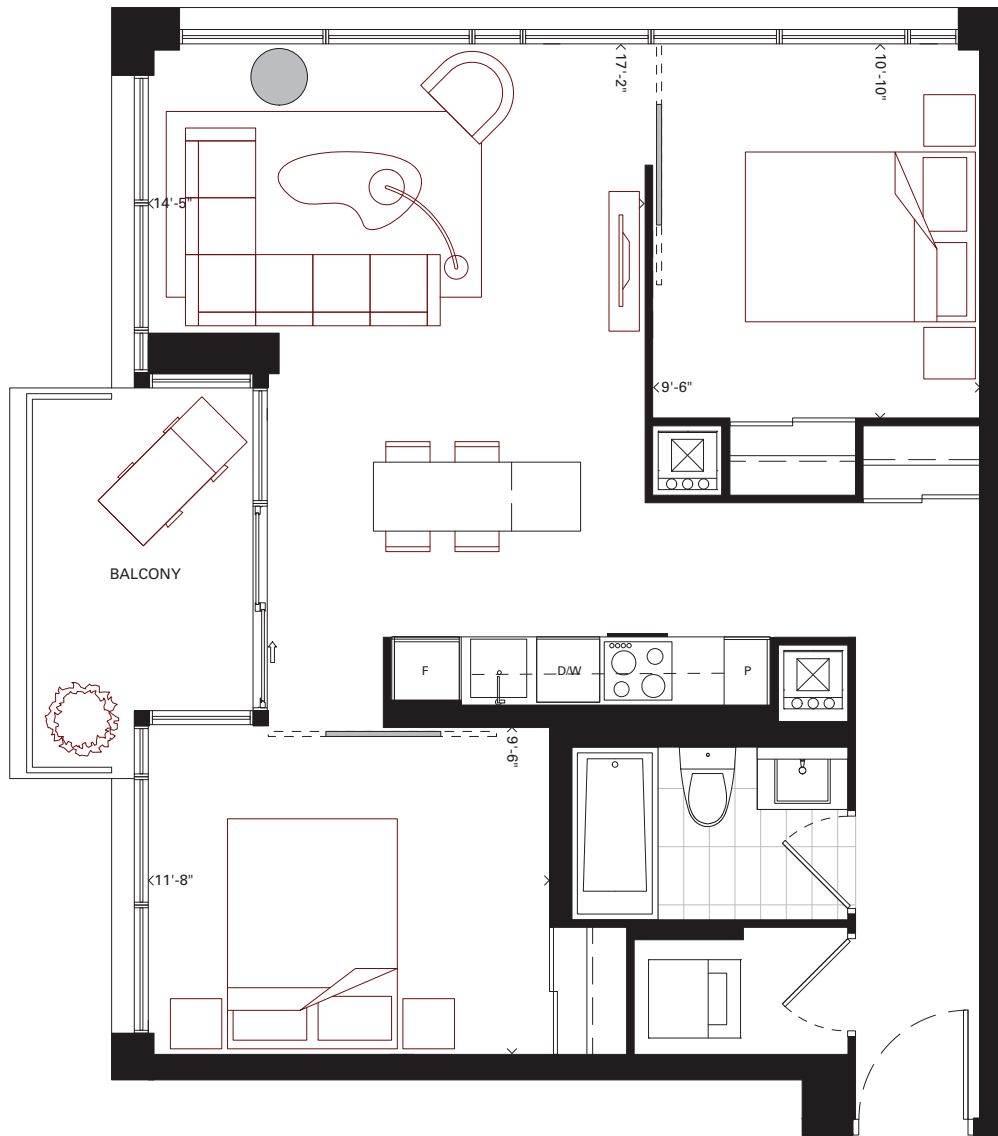

# D1

2 BEDROOM  
729 sq.ft.  
73 sq.ft. Balcony

TYPICAL FLOOR

Furniture not included. Actual floor area may differ from stated floor area; see APS for details. All prices, sizes and specifications are subject to change without notice. E.&O.E