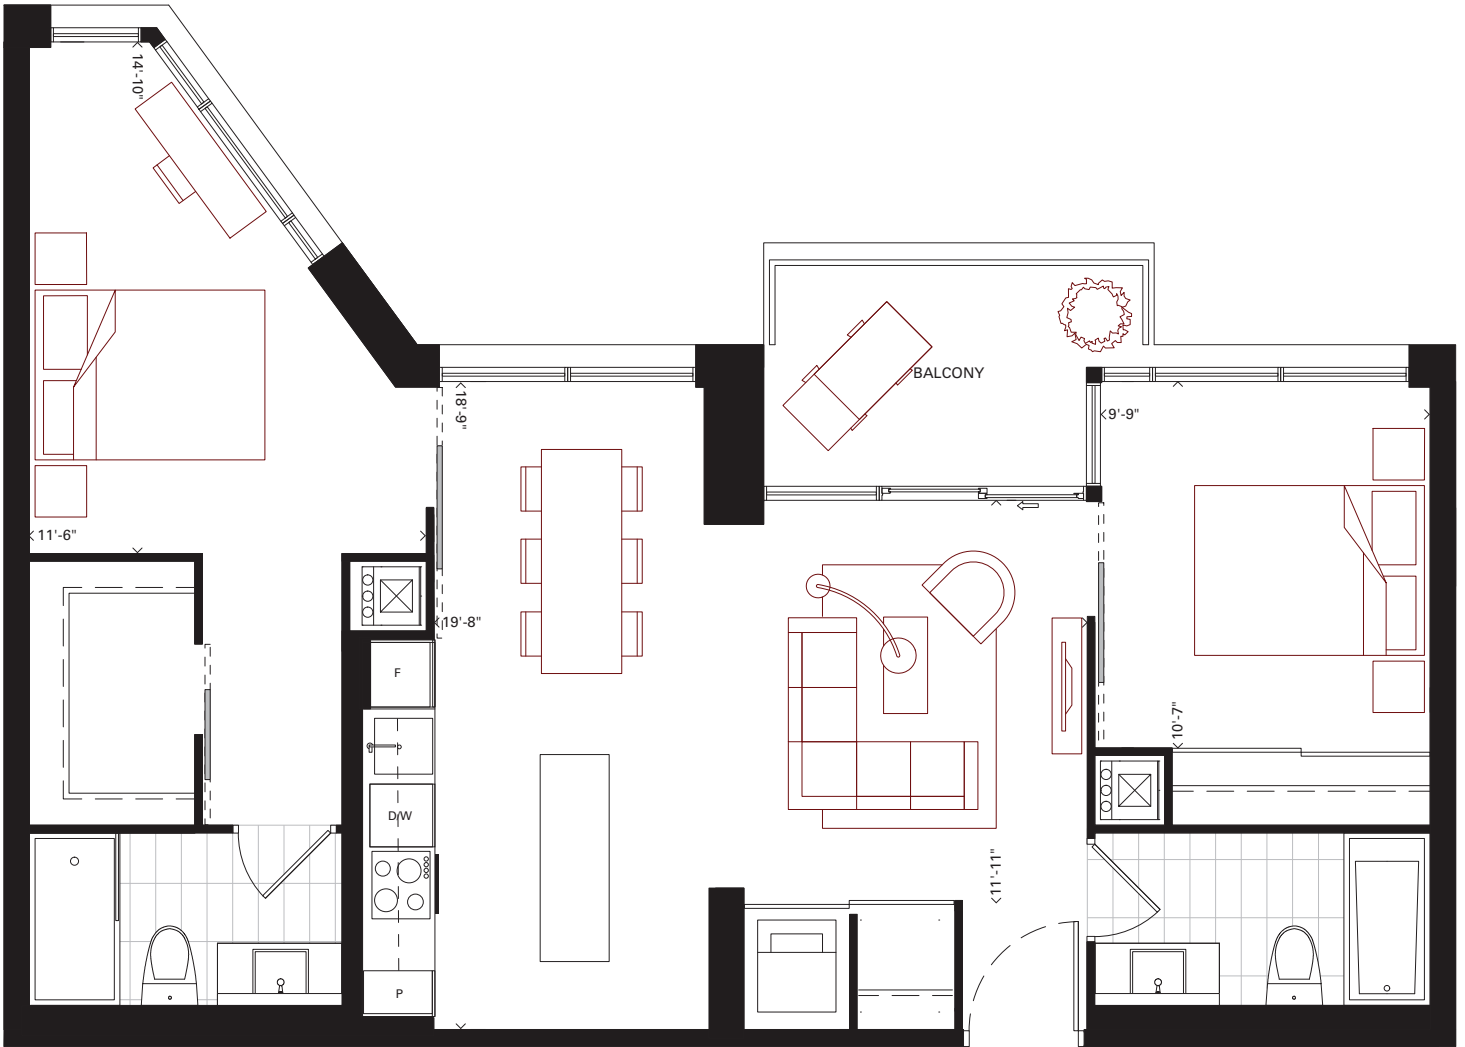

D6

2 BEDROOM
867 sq.ft.
73 sq.ft. Balcony

TYPICAL FLOOR

Furniture not included. Actual floor area may differ from stated floor area; see APS for details. All prices, sizes and specifications are subject to change without notice. E.&O.E