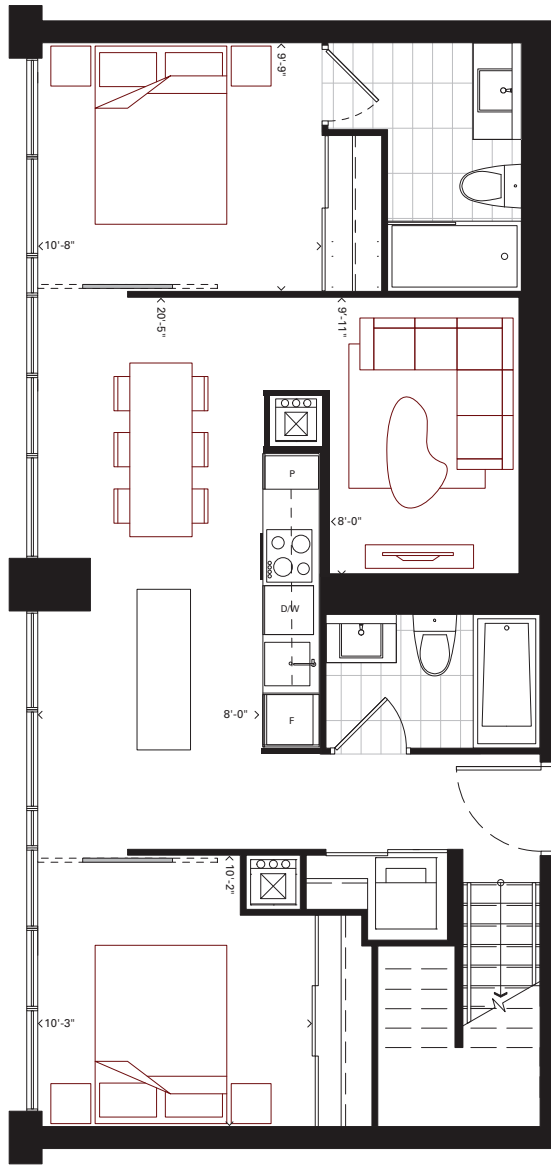

PH10/PH11

2 BEDROOM + DEN
1162 sq.ft.
249 sq.ft. Terrace
E10T

LOWER LEVEL

UPPER LEVEL

8TH FLOOR

9TH FLOOR

Furniture not included. Actual floor area may differ from stated floor area; see APS for details.
All prices, sizes and specifications are subject to change without notice. E.&O.E