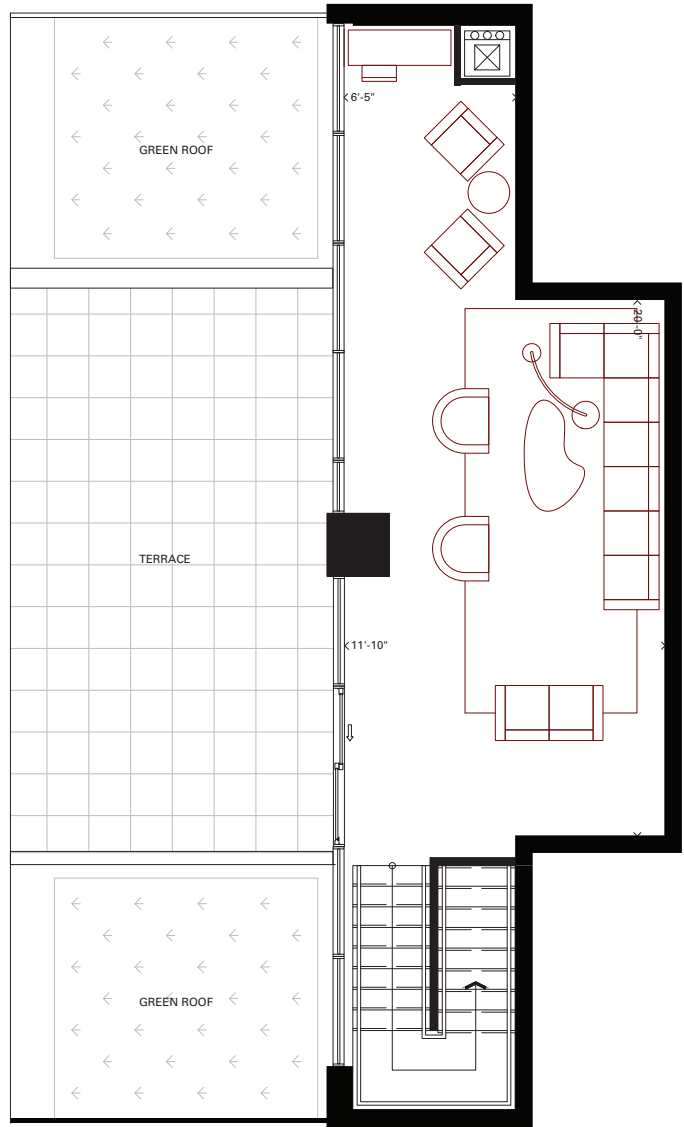

PH10/PH11

2 BEDROOM + DEN
1162 sq.ft.
249 sq.ft. Terrace
E10T

LOWER LEVEL

UPPER LEVEL

8TH FLOOR

9TH FLOOR

Furniture not included. Actual floor area may differ from stated floor area; see APS for details.
All prices, sizes and specifications are subject to change without notice. E.&O.E