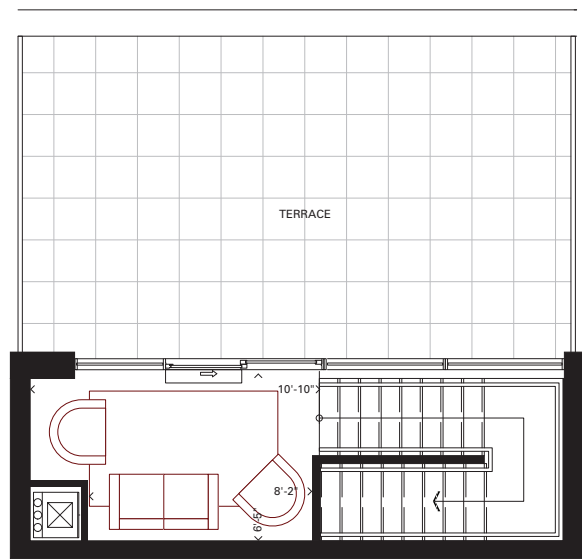

PH12/PH13

2 BEDROOM + DEN
817 sq.ft.
240 sq.ft. Terrace
E1T

LOWER LEVEL

UPPER LEVEL

8TH FLOOR

9TH FLOOR

Furniture not included. Actual floor area may differ from stated floor area; see APS for details.
All prices, sizes and specifications are subject to change without notice. E.&O.E