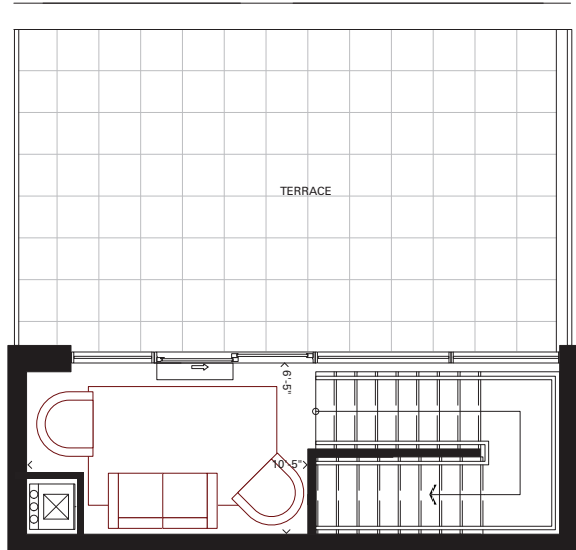

# PH14

1 BEDROOM + DEN

679 sq.ft.

240 sq.ft. Terrace

B6T

LOWER LEVEL

UPPER LEVEL

8TH FLOOR

9TH FLOOR

Furniture not included. Actual floor area may differ from stated floor area; see APS for details. All prices, sizes and specifications are subject to change without notice. E.&O.E