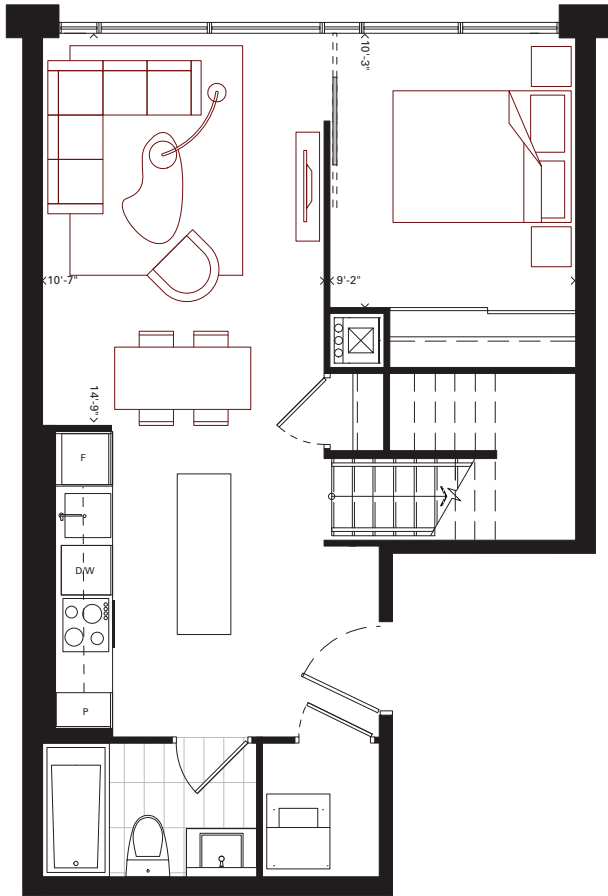

# PH14

1 BEDROOM + DEN

679 sq.ft.

240 sq.ft. Terrace

B6T

LOWER LEVEL

UPPER LEVEL

8TH FLOOR

9TH FLOOR

Furniture not included. Actual floor area may differ from stated floor area; see APS for details. All prices, sizes and specifications are subject to change without notice. E.&O.E