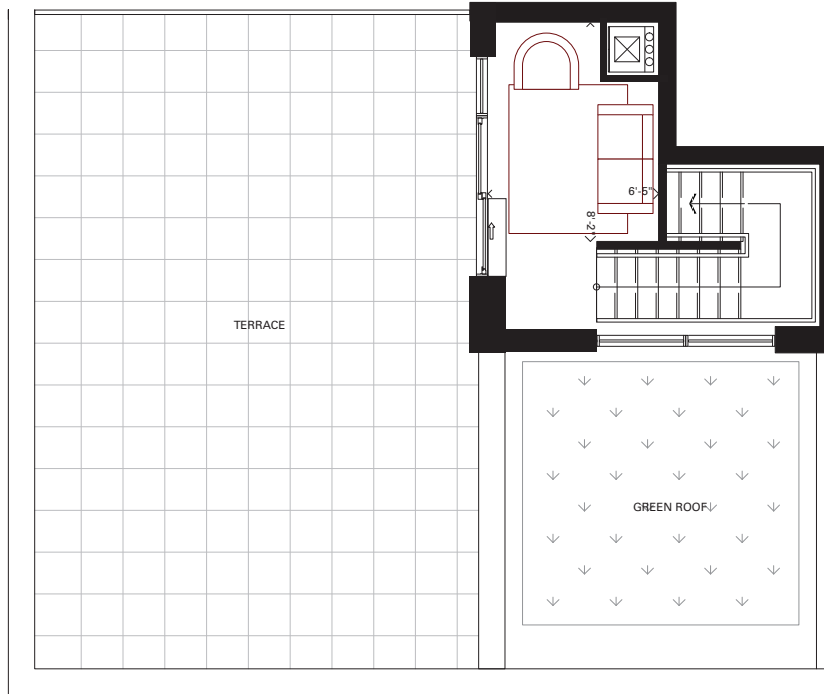

PH15

2 BEDROOM + DEN
843 sq.ft.
394 sq.ft. Terrace
E2T

8TH FLOOR

9TH FLOOR

UPPER LEVEL

LOWER LEVEL

Furniture not included. Actual floor area may differ from stated floor area; see APS for details. All prices, sizes and specifications are subject to change without notice. E.&O.E