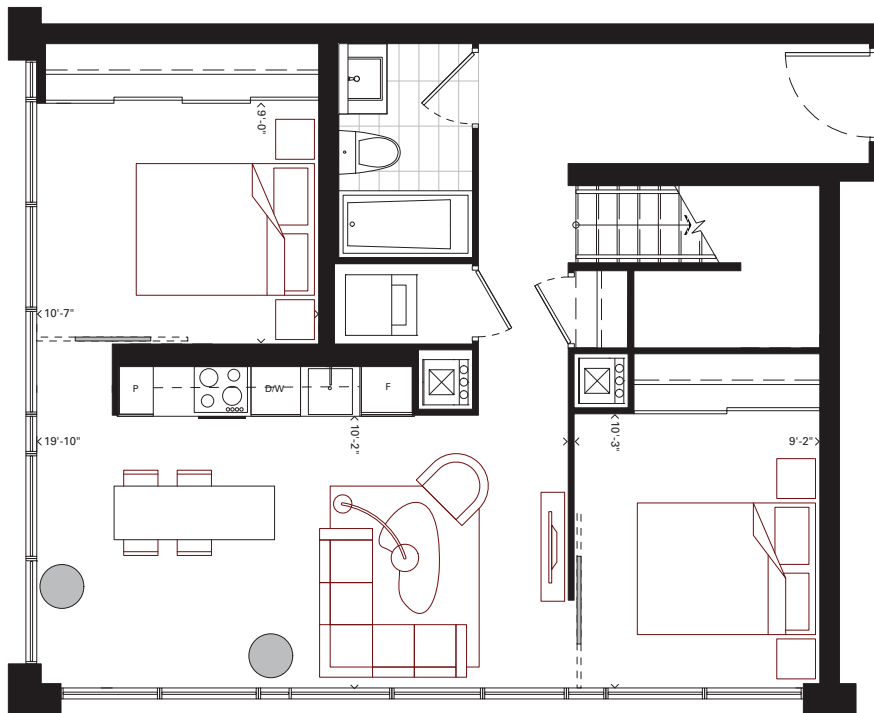

PH15

2 BEDROOM + DEN
843 sq.ft.
394 sq.ft. Terrace
E2T

8TH FLOOR

9TH FLOOR

UPPER LEVEL

LOWER LEVEL

Furniture not included. Actual floor area may differ from stated floor area; see APS for details. All prices, sizes and specifications are subject to change without notice. E.&O.E