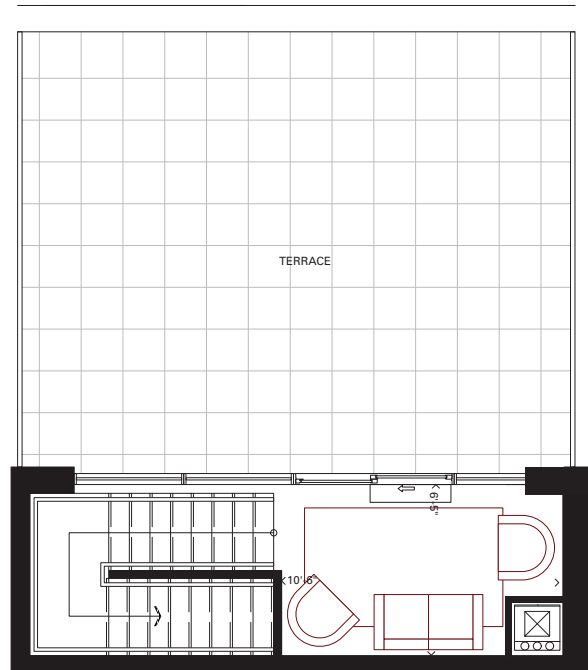

# PH16/PH17

1 BEDROOM + DEN  
**750 sq.ft.**  
336 sq.ft. Terrace  
B7T

LOWER LEVEL

UPPER LEVEL

\* 10'-1" in PH17 & 10'-9" in PH16

8TH FLOOR

9TH FLOOR

Furniture not included. Actual floor area may differ from stated floor area; see APS for details.  
All prices, sizes and specifications are subject to change without notice. E.&O.E