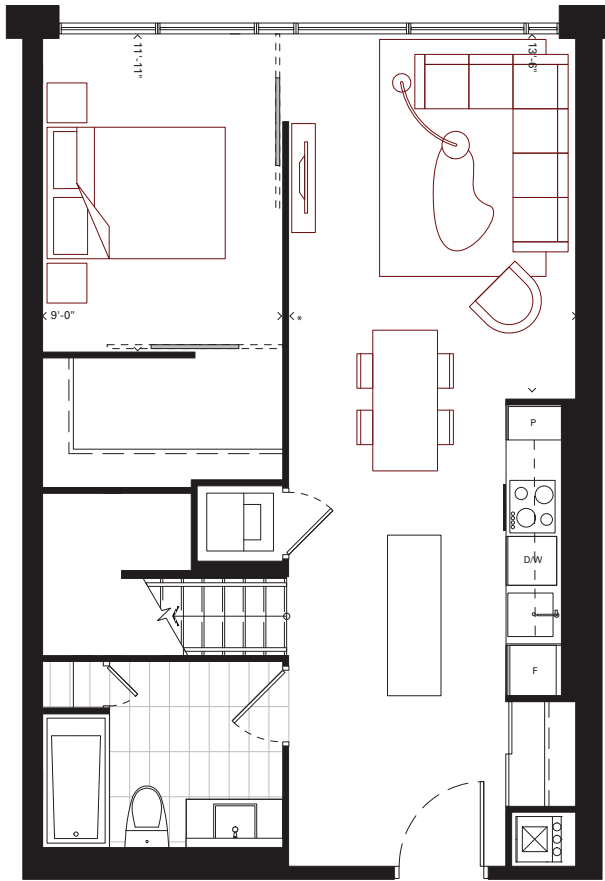

# PH16/PH17

1 BEDROOM + DEN  
**750 sq.ft.**  
336 sq.ft. Terrace  
B7T

LOWER LEVEL

UPPER LEVEL

\* 10'-1" in PH17 & 10'-9" in PH16

8TH FLOOR

9TH FLOOR

Furniture not included. Actual floor area may differ from stated floor area; see APS for details.  
All prices, sizes and specifications are subject to change without notice. E.&O.E