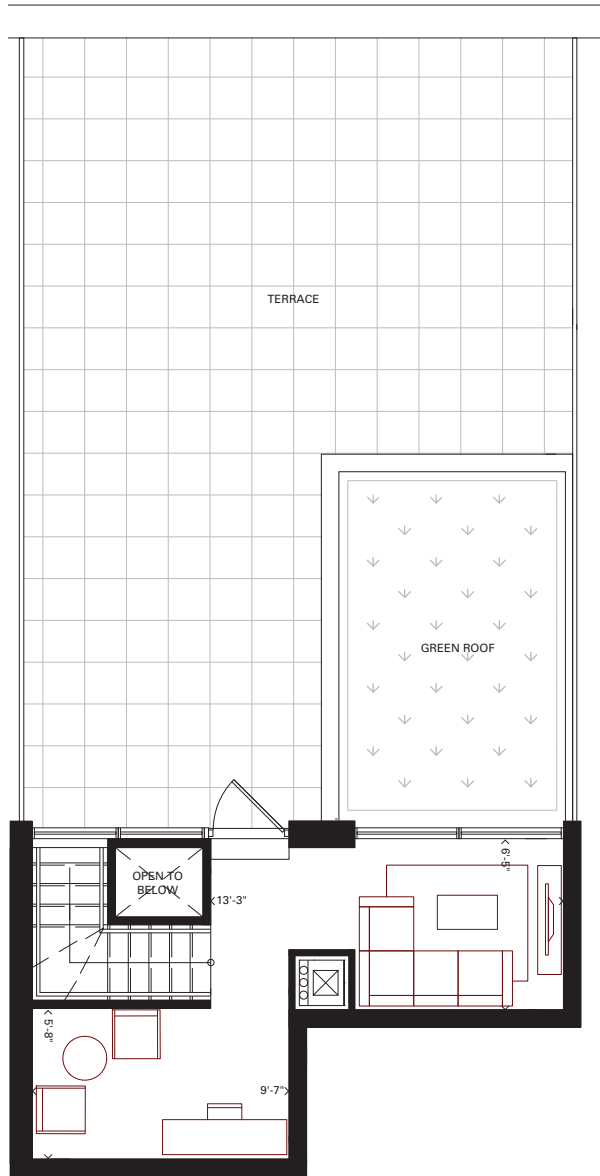

PH7

1 BEDROOM + DEN

792 sq.ft.

478 sq.ft. Terrace

B8T

LOWER LEVEL

UPPER LEVEL

8TH FLOOR

9TH FLOOR

Furniture not included. Actual floor area may differ from stated floor area; see APS for details. All prices, sizes and specifications are subject to change without notice. E.&O.E