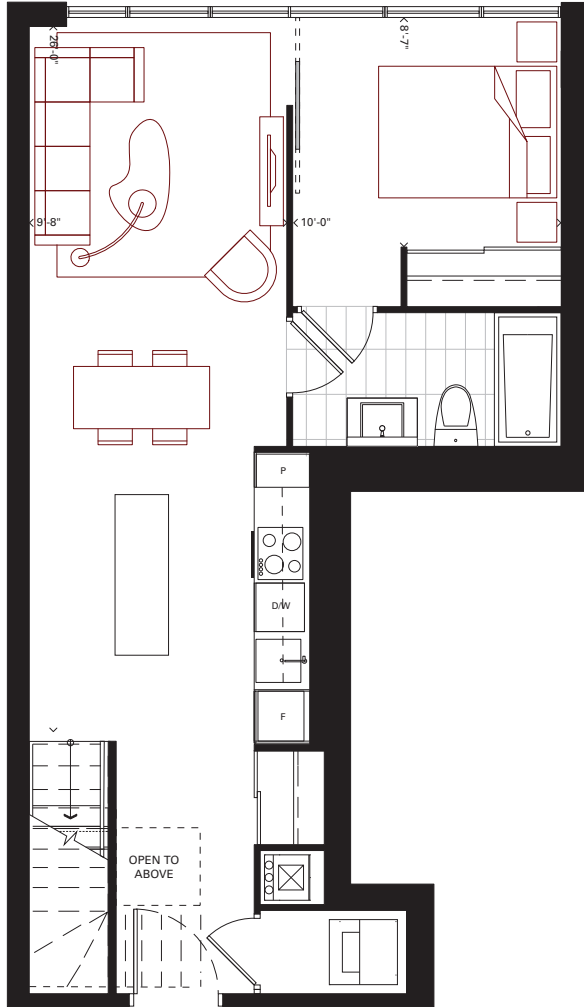

PH7

1 BEDROOM + DEN

792 sq.ft.

478 sq.ft. Terrace

B8T

LOWER LEVEL

UPPER LEVEL

8TH FLOOR

9TH FLOOR

Furniture not included. Actual floor area may differ from stated floor area; see APS for details. All prices, sizes and specifications are subject to change without notice. E.&O.E