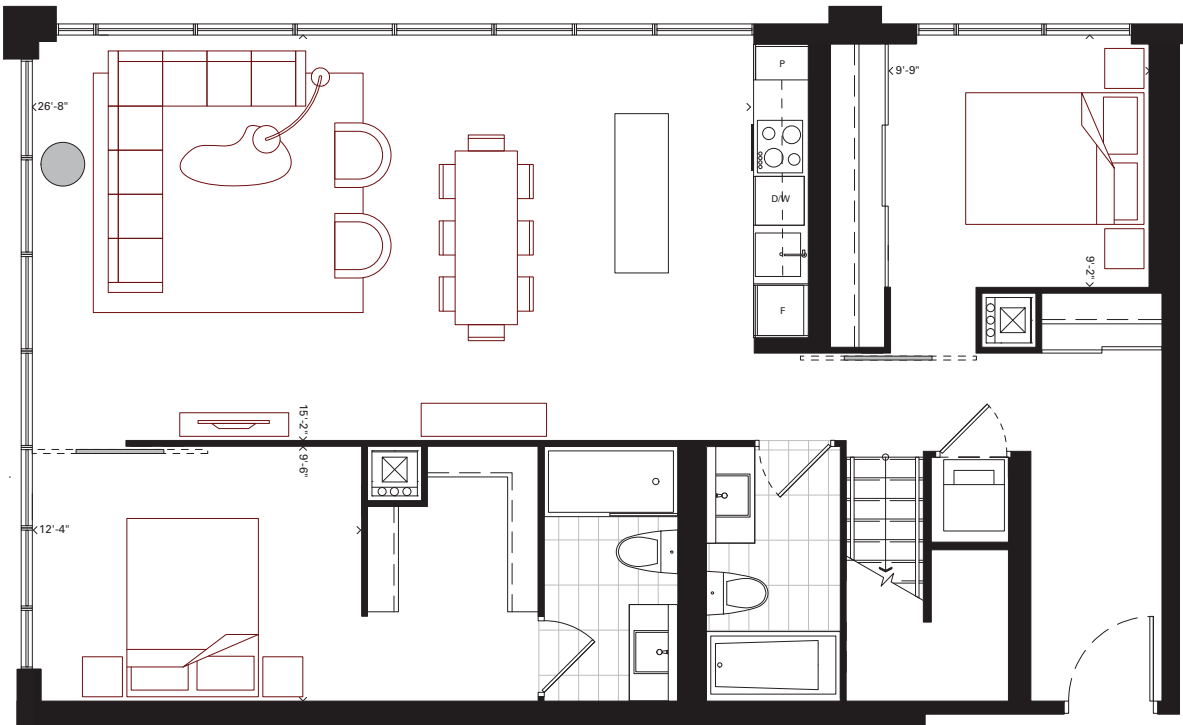

PH8

2 BEDROOM + DEN
1332 sq.ft.
579 sq.ft. Terrace
E12T

Furniture not included. Actual floor area may differ from stated floor area; see APS for details.
All prices, sizes and specifications are subject to change without notice. E.&O.E