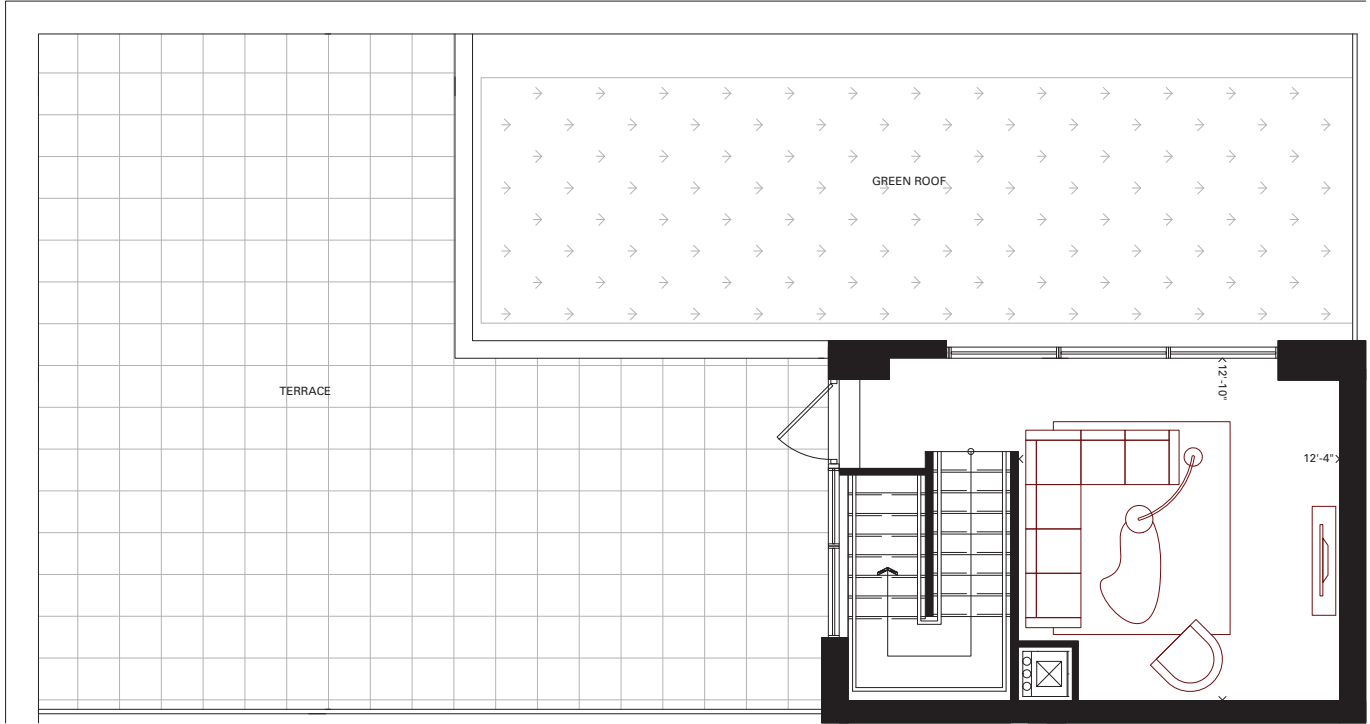

PH8

2 BEDROOM + DEN
1332 sq.ft.
579 sq.ft. Terrace
E12T

Furniture not included. Actual floor area may differ from stated floor area; see APS for details.
All prices, sizes and specifications are subject to change without notice. E.&O.E