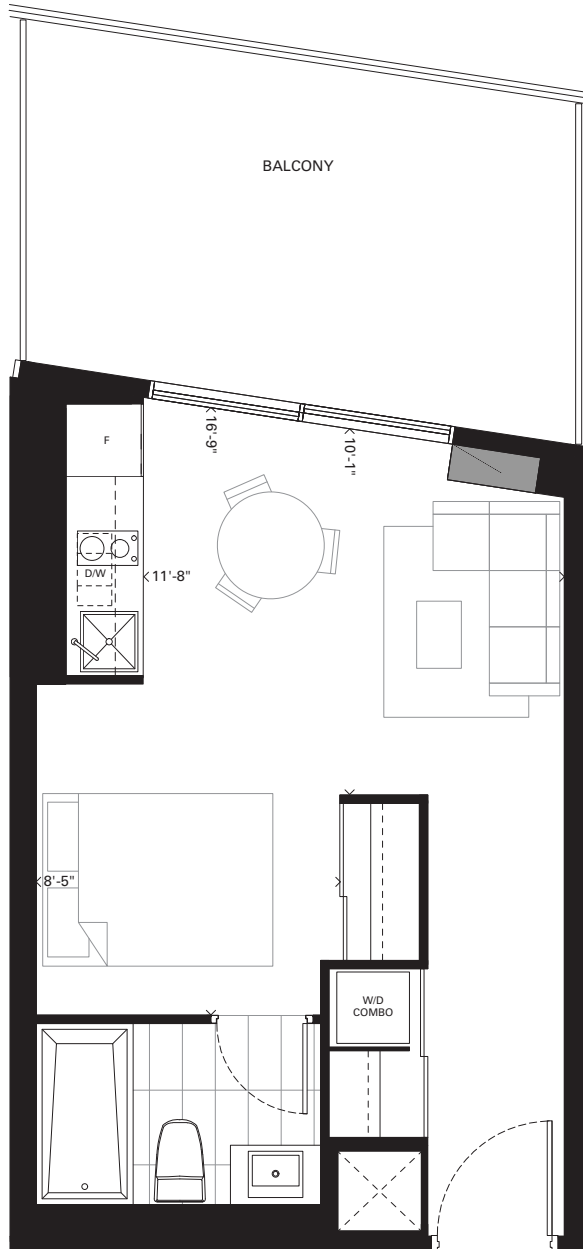

# A1

JR 1 BEDROOM

359 SQ.FT.

150 SQ.FT. BALCONY

FLOORS 10-12