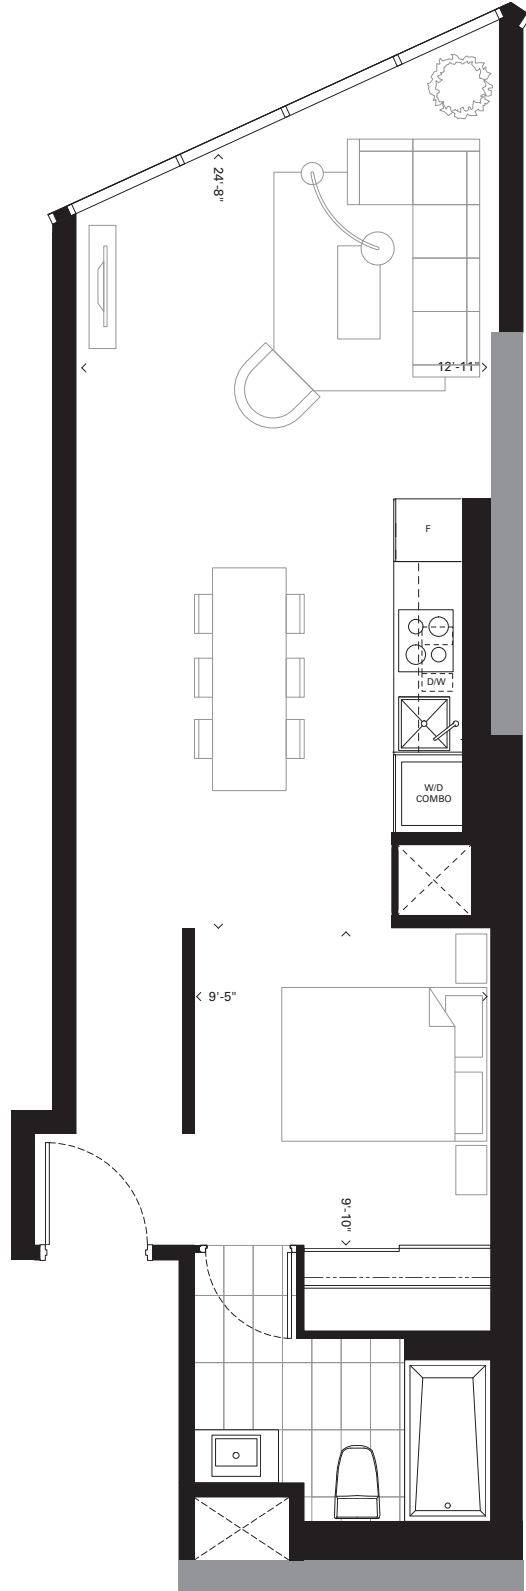

A13

JR 1 BEDROOM
597 SQ.FT.

FLOORS 7-9
586 SQ.FT.
JULIET BALCONY

Furniture not included. Actual floor area may differ from stated floor area; see APS for details. All prices, sizes and specifications are subject to change without notice. E.&O.E