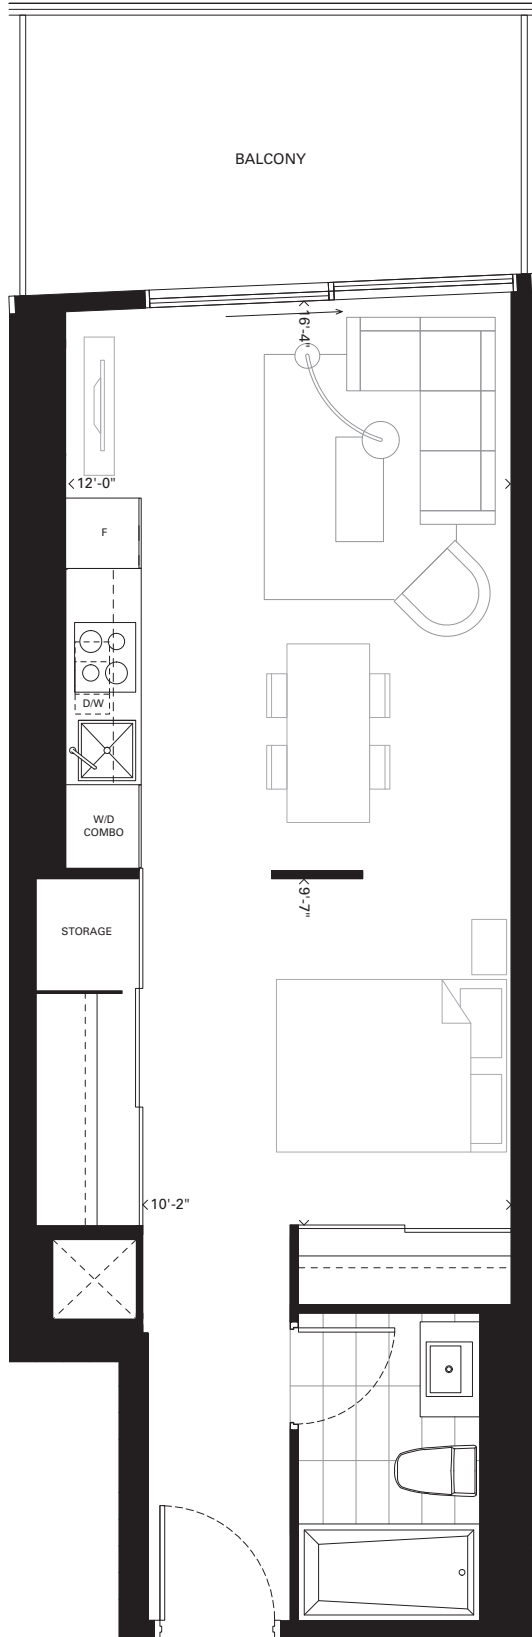

# A7

JR 1 BEDROOM

497 SQ.FT.

103 SQ.FT. BALCONY

FLOORS 7-9