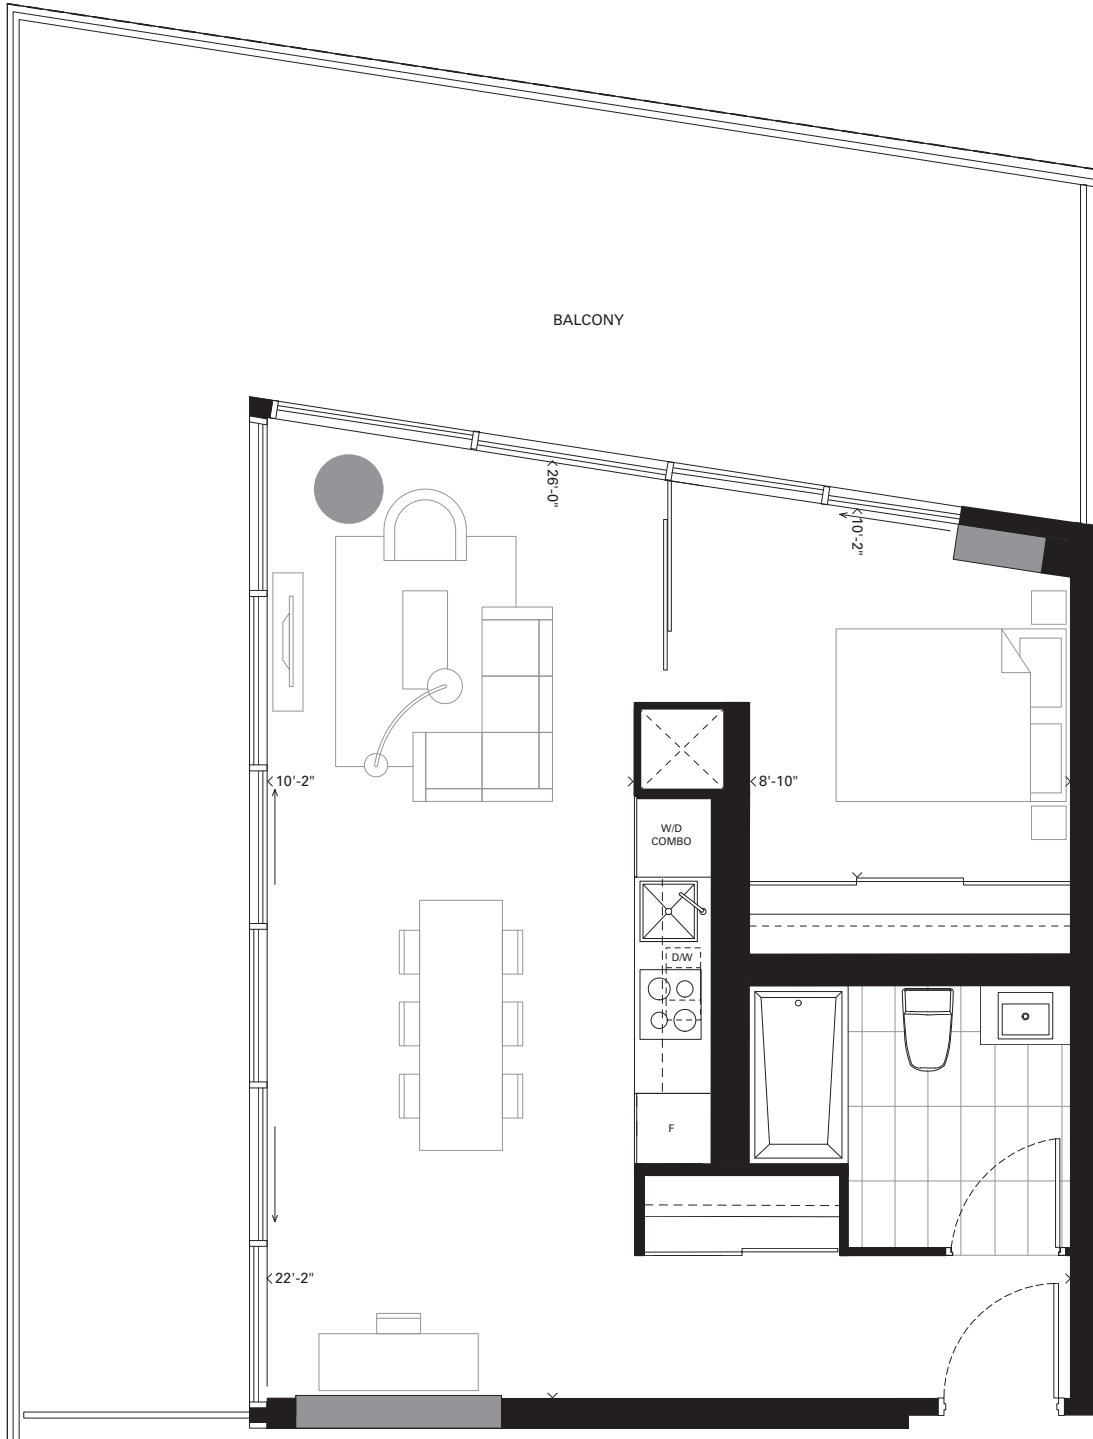

# B4

1 BEDROOM

608 SQ.FT.

478 SQ.FT. BALCONY

FLOORS 10-12