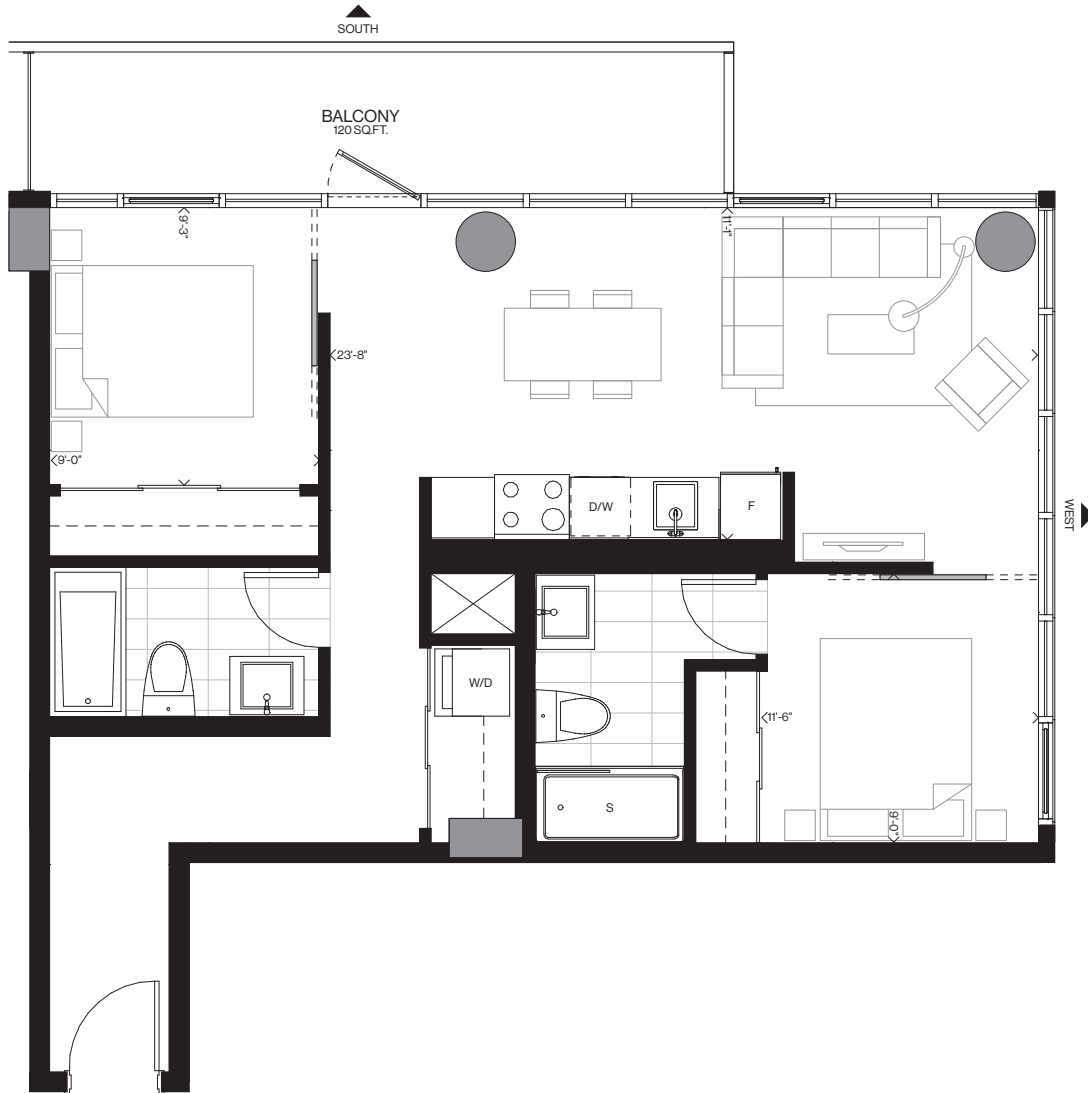

D1

2 Bedroom
772 sq.ft.
120 sq.ft. Balcony

Furniture not included. Actual floor area may differ from stated floor area; see APS for details. All prices, sizes and specifications are subject to change without notice. E.&O.E