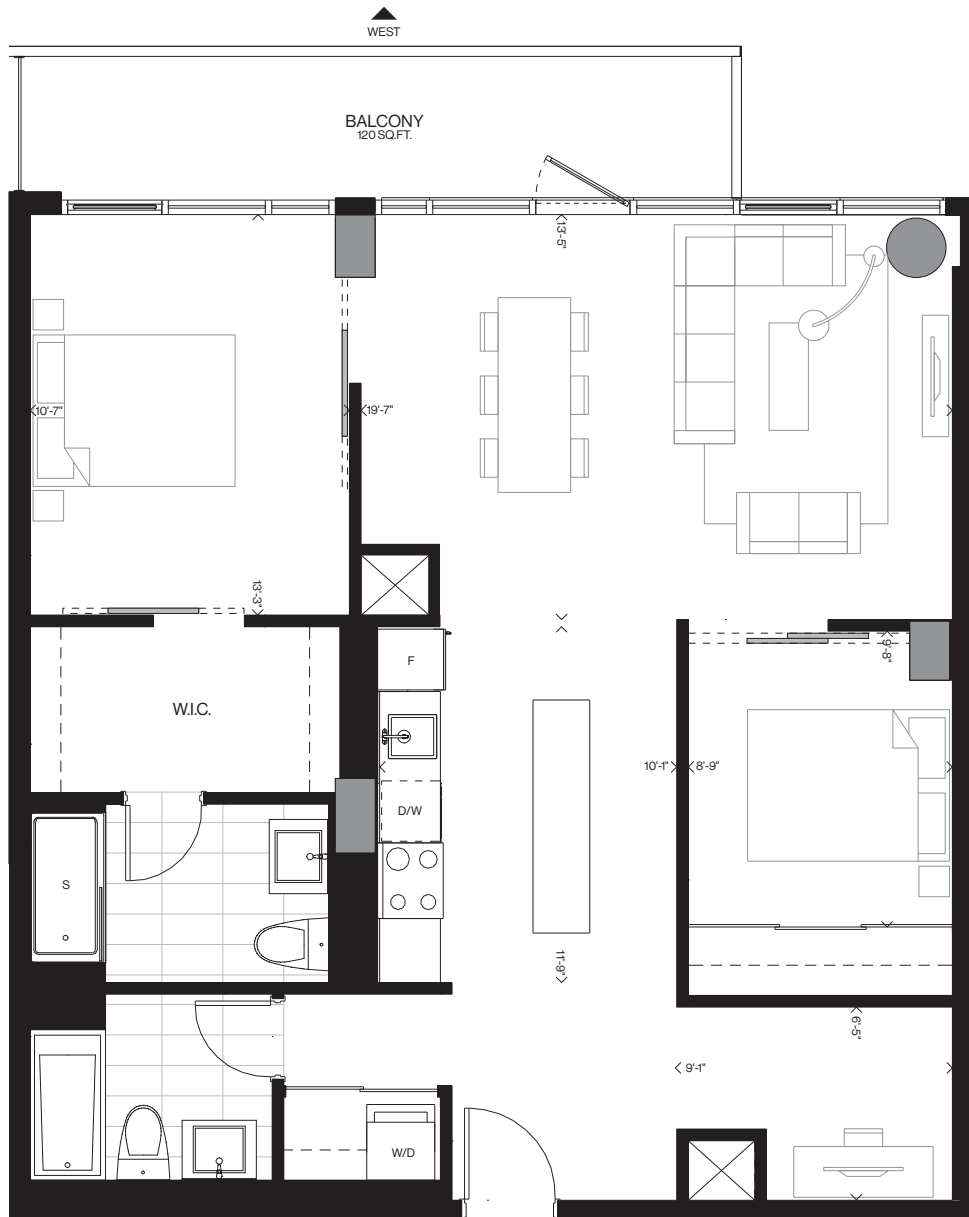

E1

2 Bedroom + Den

1,065 sq.ft.

120 sq.ft. Balcony

FLOORS 10-15

Furniture not included. Actual floor area may differ from stated floor area; see APS for details. All prices, sizes and specifications are subject to change without notice. E.&O.E

NO1 RIVER LANDING