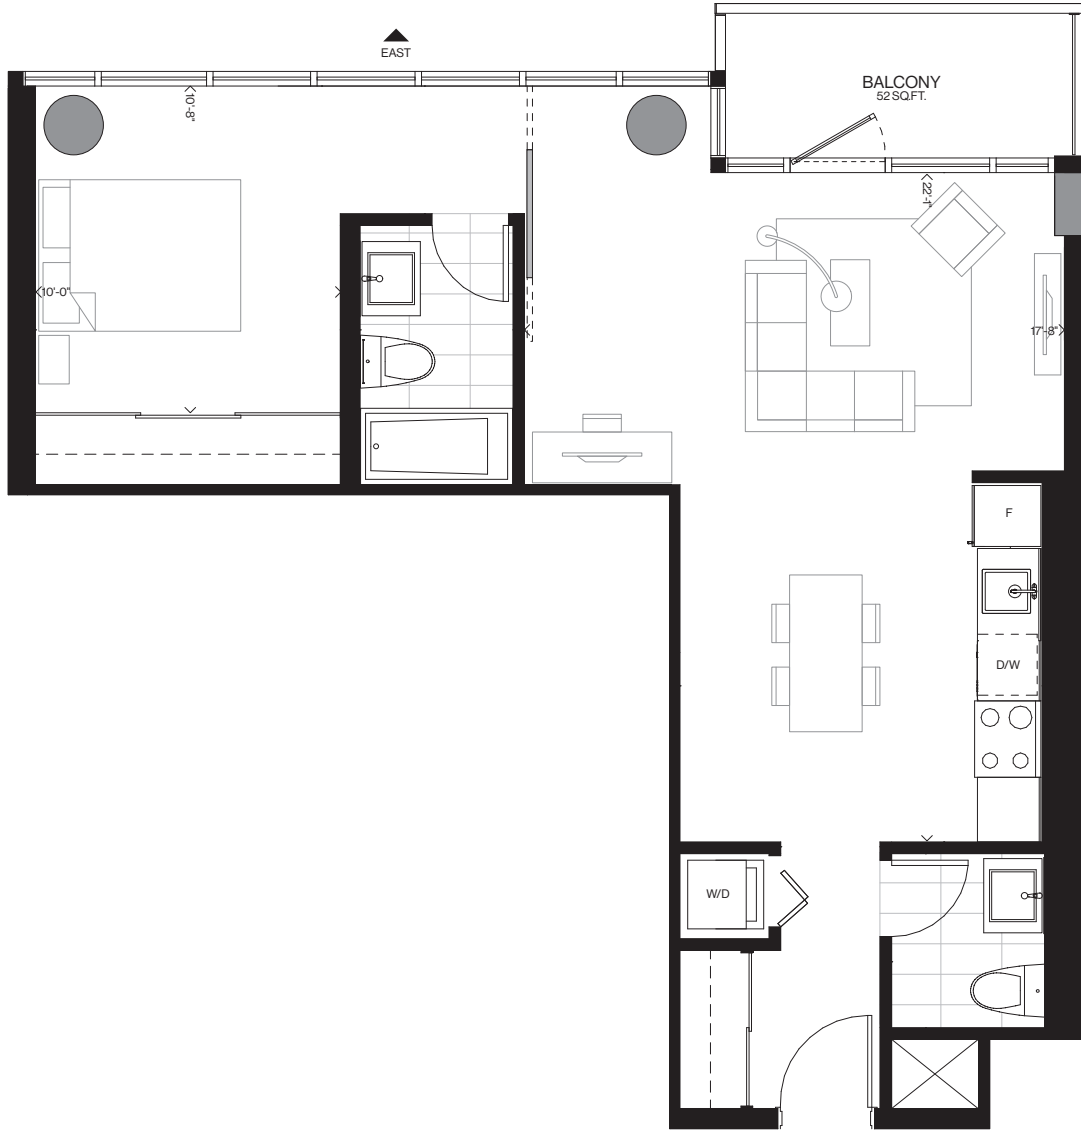

UNIQUE

1 Bedroom
713 sq.ft.
58 sq.ft. Balcony

Furniture not included. Actual floor area may differ from stated floor area; see APS for details. All prices, sizes and specifications are subject to change without notice. E.&O.E